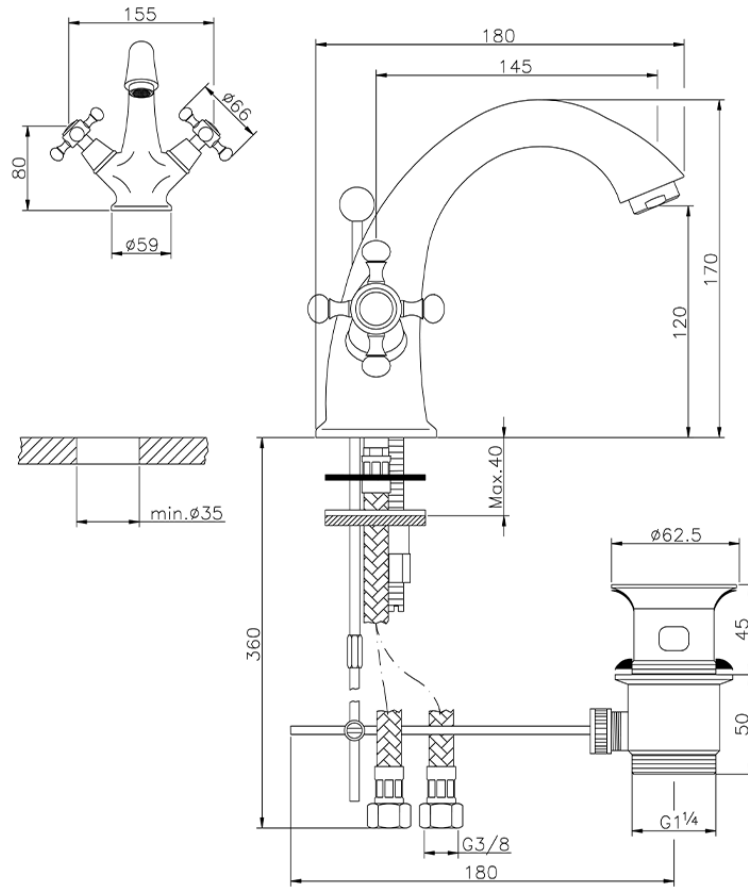

Washbasin mixer VICTORIAN_VT000510

VT000510

<https://en.huberitalia.com/washbasin-mixer-victorian-vt000510>

2024-11-23