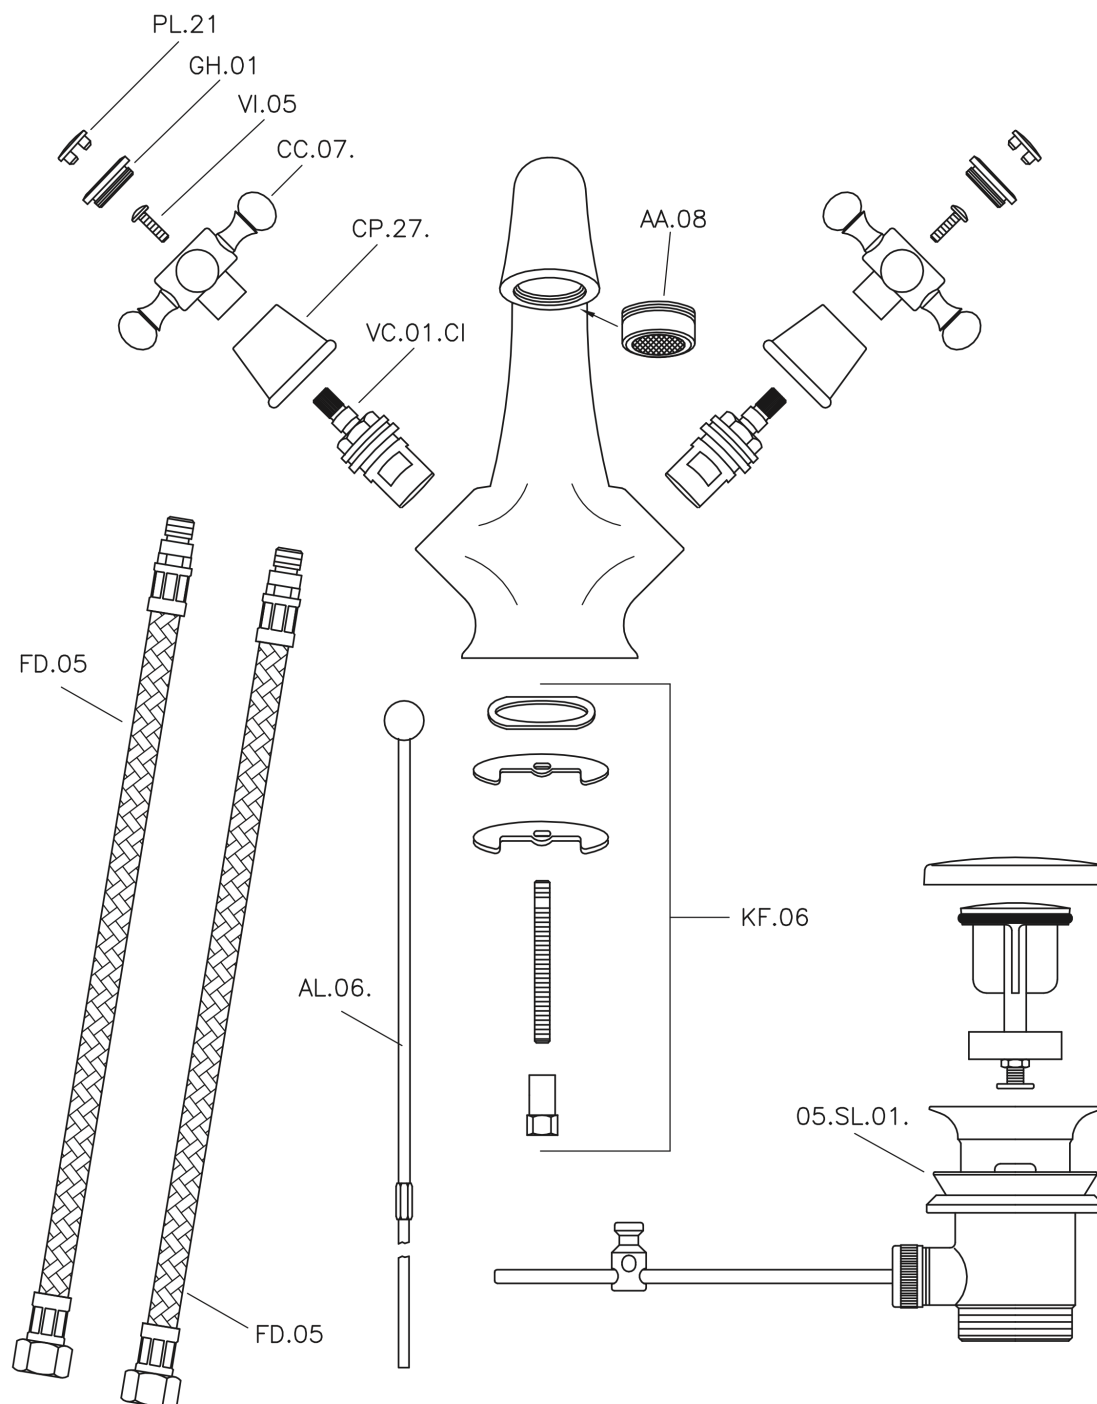

Washbasin mixer VICTORIAN_VT000510

VT000510

<https://en.huberitalia.com/washbasin-mixer-victorian-vt000510>

2024-11-23