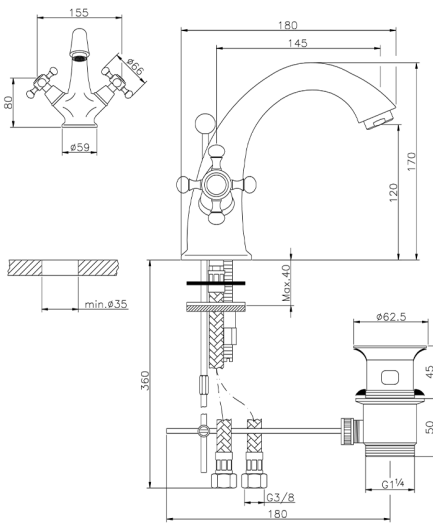

AVAILABLE FINISHINGS

- **21** 21 Chrome
- **27** 27 Old Bronze
- **2A** 2A Satin Brushed Nickel
- **2G** 2G Antique Gold