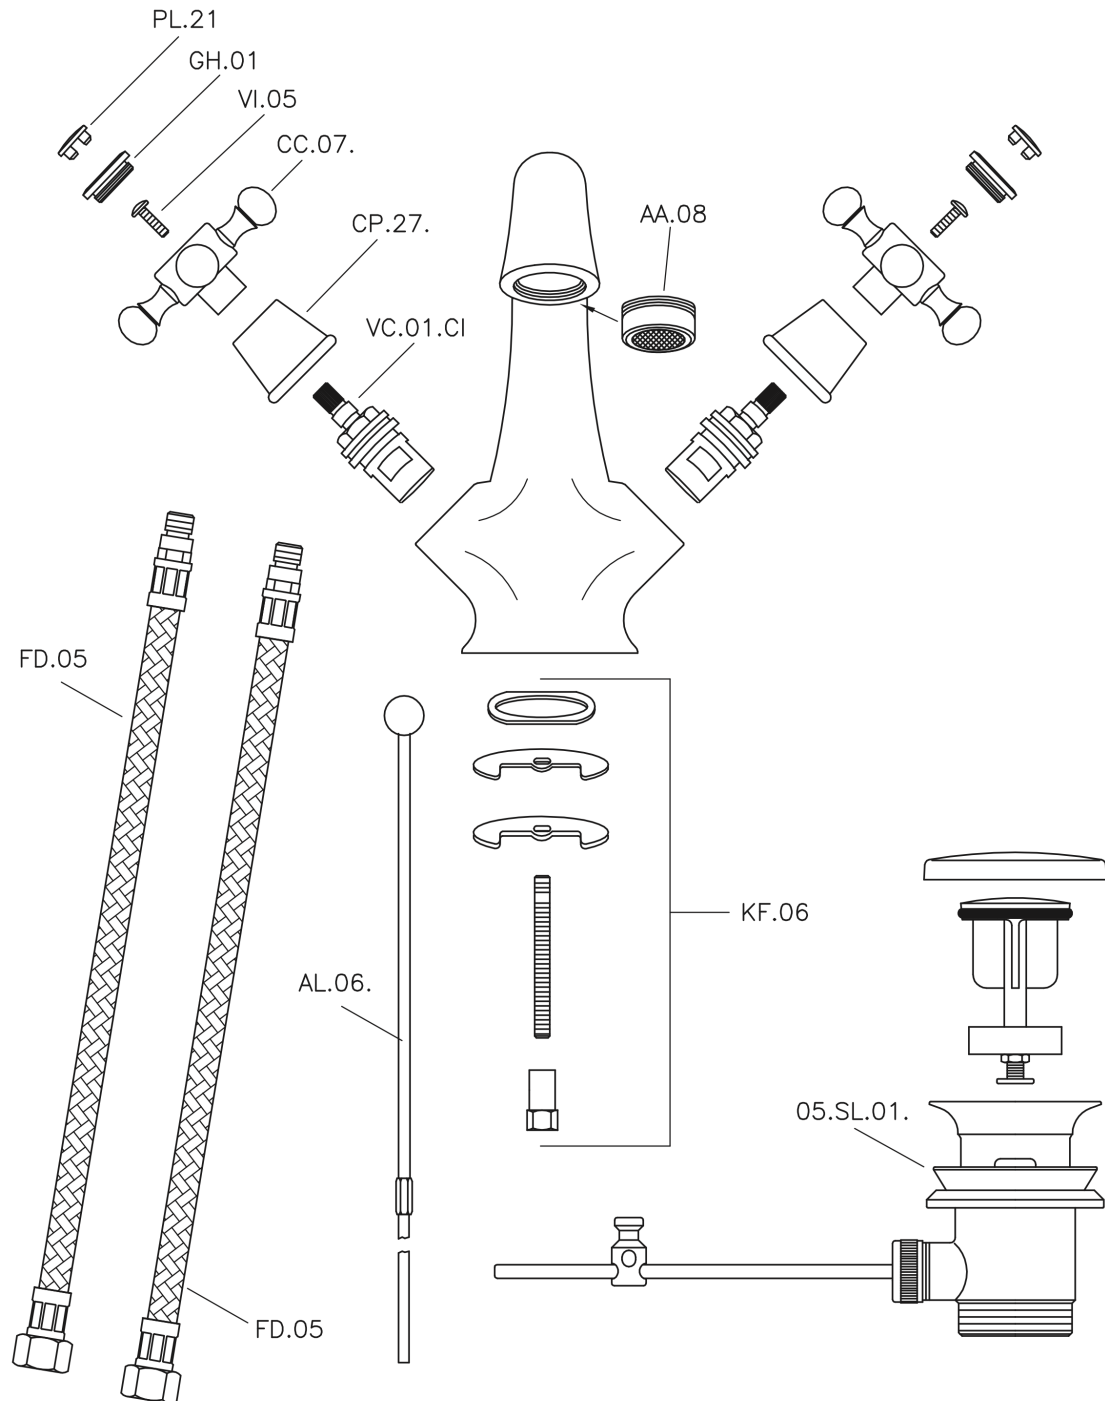

## Washbasin mixer VICTORIAN\_VT000510

MODEL **VT000510**

Washbasin mixer, with 1"1/4 automatic pop up waste, G.3/8" Stainless Steel Flexible

## Washbasin mixer VICTORIAN\_VT000510

VT000510

<https://en.huberitalia.com/washbasin-mixer-victorian-vt000510>

2024-11-23