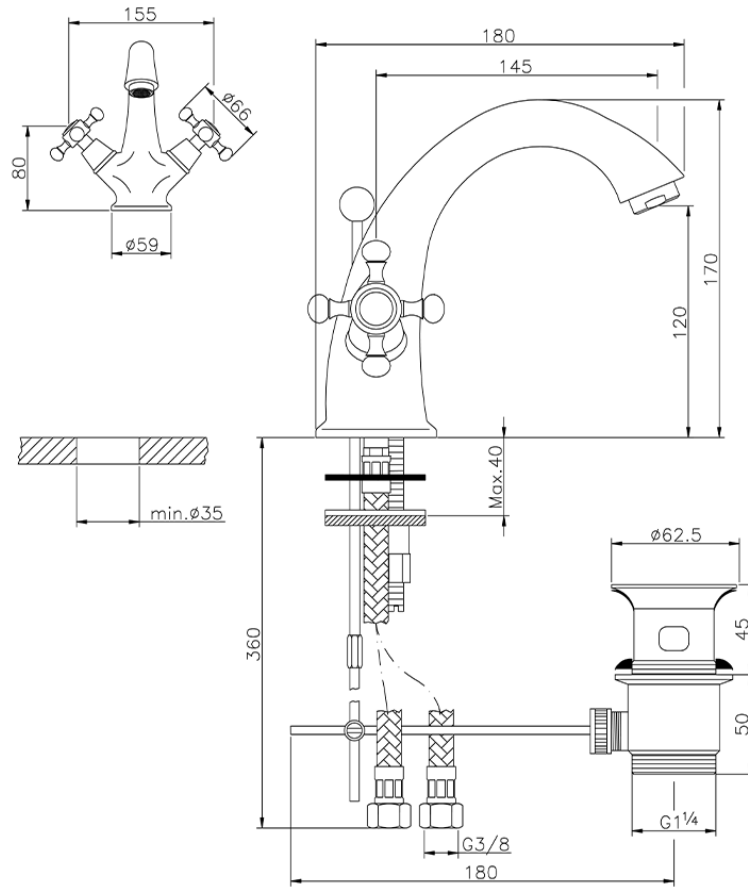

## Washbasin mixer VICTORIAN\_VT000510

VT000510

<https://en.huberitalia.com/washbasin-mixer-victorian-vt000510>

2024-11-23