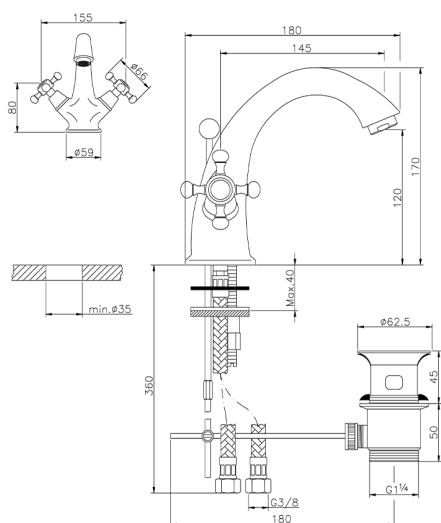

Washbasin mixer VICTORIAN_VT000510

MODEL **VT000510**

Washbasin mixer, with 1"1/4 automatic pop up waste, G.3/8" Stainless Steel Flexible

AVAILABLE FINISHINGS

- 
21 21 Chrome
- 
27 27 Old Bronze
- 
2A 2A Satin Brushed Nickel
- 
2G 2G Antique Gold

CHARACTERISTICS

Washbasin mixer VICTORIAN_VT000510

VT000510

<https://en.huberitalia.com/washbasin-mixer-victorian-vt000510>

2024-11-23