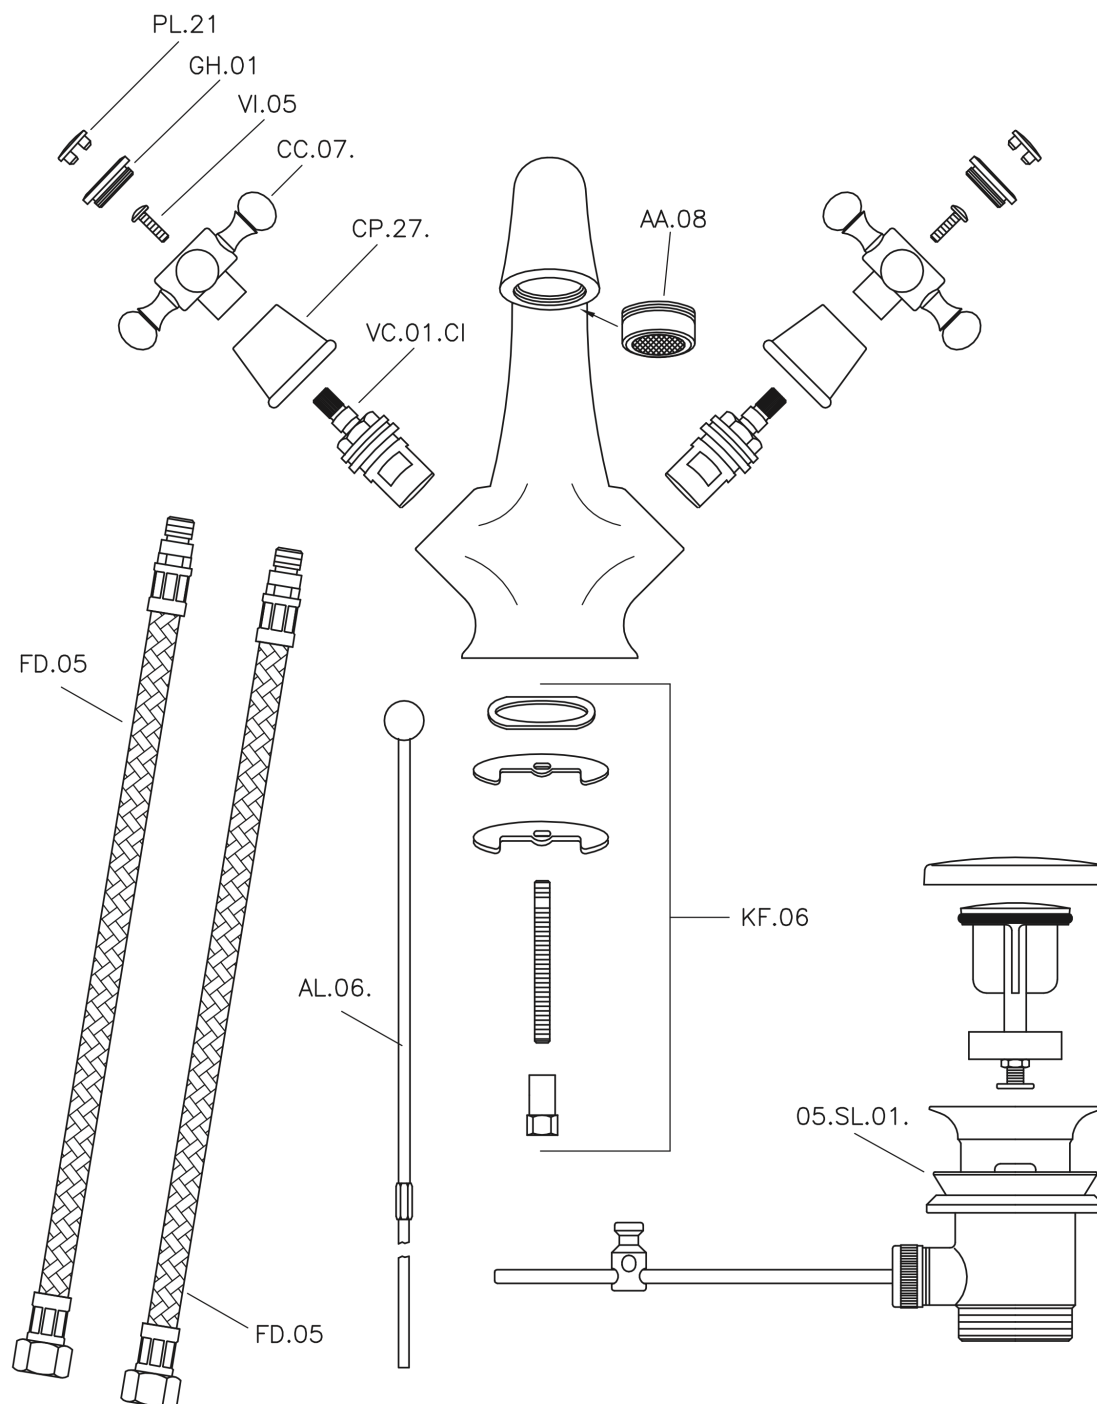

Washbasin mixer VICTORIAN_VT000510

MODEL **VT000510**

Washbasin mixer, with 1"1/4 automatic pop up waste, G.3/8" Stainless Steel Flexible

AVAILABLE FINISHINGS

- 
21 21 Chrome
- 
27 27 Old Bronze
- 
2A 2A Satin Brushed Nickel
- 
2G 2G Antique Gold

CHARACTERISTICS

Washbasin mixer VICTORIAN_VT000510

VT000510

<https://en.huberitalia.com/washbasin-mixer-victorian-vt000510>

2024-11-23