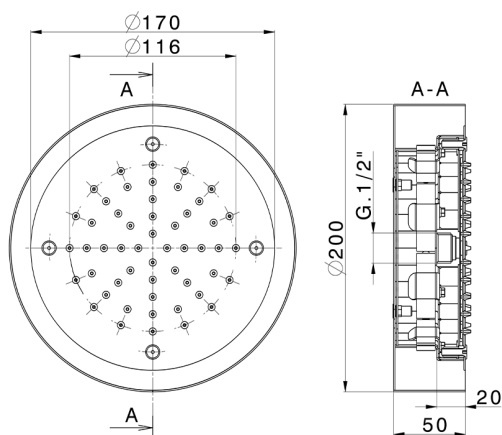

Ø 200 mm Chromotherapy Ceiling showerhead ZEN_ZS1C0230

MODEL **ZS1C0230**

Ø 200 mm Chromotherapy Ceiling showerhead, with white cover, rain, chromotherapy functions, control unit and wireless control included, Stainless Steel AISI 304

AVAILABLE FINISHINGS

- **40** 40 Matt Black
- **4Q** 4Q Matt White
- **D1** D1 Brushed Inox
- **D2** D2 Polished Inox

CHARACTERISTICS

2024-11-15