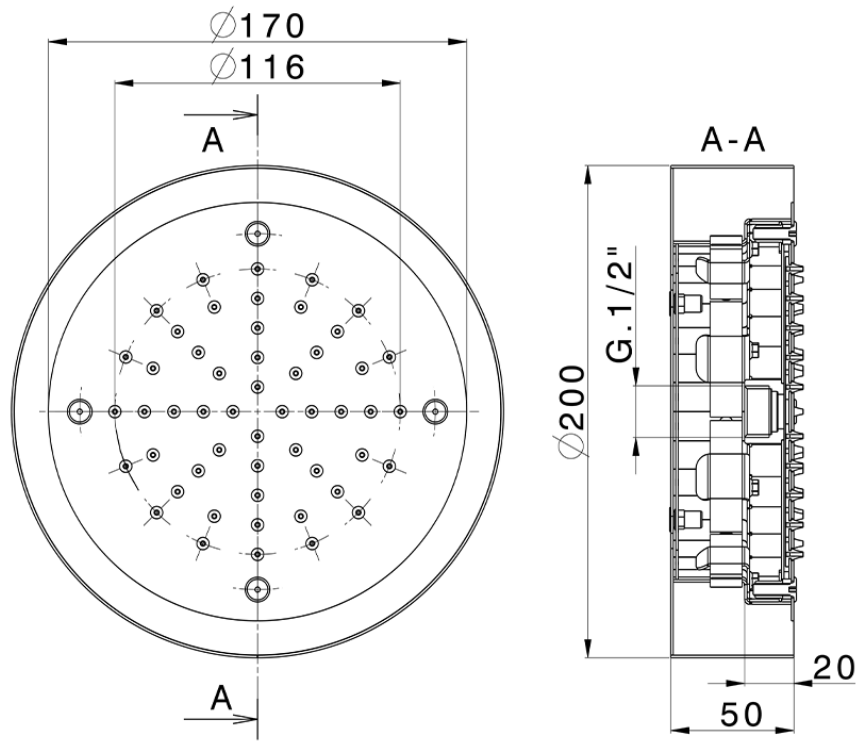

Ø 200 mm Chromotherapy Ceiling showerhead ZEN_ZS1C0230

ZS1C0230

<https://en.huberitalia.com/o-200-mm-chromotherapy-ceiling-showerhead-zen-zs1c0230>

2024-11-15