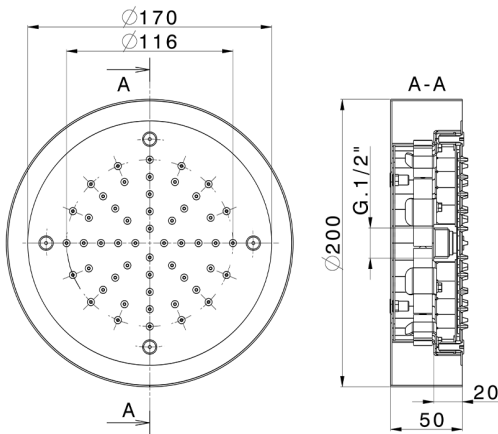

Ø 200 mm Chromotherapy Ceiling showerhead ZEN_ZS1C0230

MODEL **ZS1C0230**

Ø 200 mm Chromotherapy Ceiling showerhead, with white cover, rain, chromotherapy functions, control unit and wireless control included, Stainless Steel AISI 304

AVAILABLE FINISHINGS

- **40** 40 Matt Black
- **4Q** 4Q Matt White
- **D1** D1 Brushed Inox
- **D2** D2 Polished Inox

CHARACTERISTICS

2024-11-15