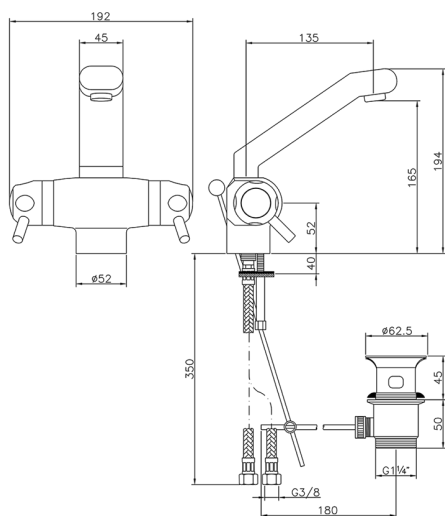

Thermostatic washbasin mixer THERMO_CPT51010

MODEL **CPT51010**

Thermostatic washbasin mixer, with 1"1/4 pop-up waste, G.3/8" stainless steel flexible hose

AVAILABLE FINISHINGS

21 21 Chrome

CHARACTERISTICS

Cartridge Spare Parts **24.02AB.PL**

12x32 Plus Thermostatic Valve

Thermostatic

The Huber thermostatic is your personal water manager, helping you to handle, control and save water and energy.

2024-11-21