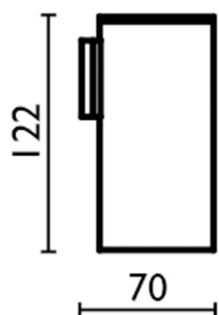

Glass holder BATHROOM ACCESSORIES_SQ090502

MODEL **SQ090502**

Glass holder, wall mounted with glass made of Brass

AVAILABLE FINISHINGS

- **21** 21 Chrome
- **2B** 2B Polished Nickel
- **2F** 2F Brushed Nickel
- **2Q** 2Q Black Titanium
- **40** 40 Matt Black
- **4Q** 4Q Matt White

CHARACTERISTICS

2025-01-05