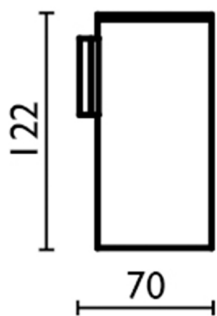

Glass holder BATHROOM ACCESSORIES_SQ090502

MODEL **SQ090502**

Glass holder, wall mounted with glass made of Brass

AVAILABLE FINISHINGS

- **21** 21 Chrome
- **2B** 2B Polished Nickel
- **2F** 2F Brushed Nickel
- **2Q** 2Q Black Titanium
- **40** 40 Matt Black
- **4Q** 4Q Matt White

CHARACTERISTICS

2025-01-02