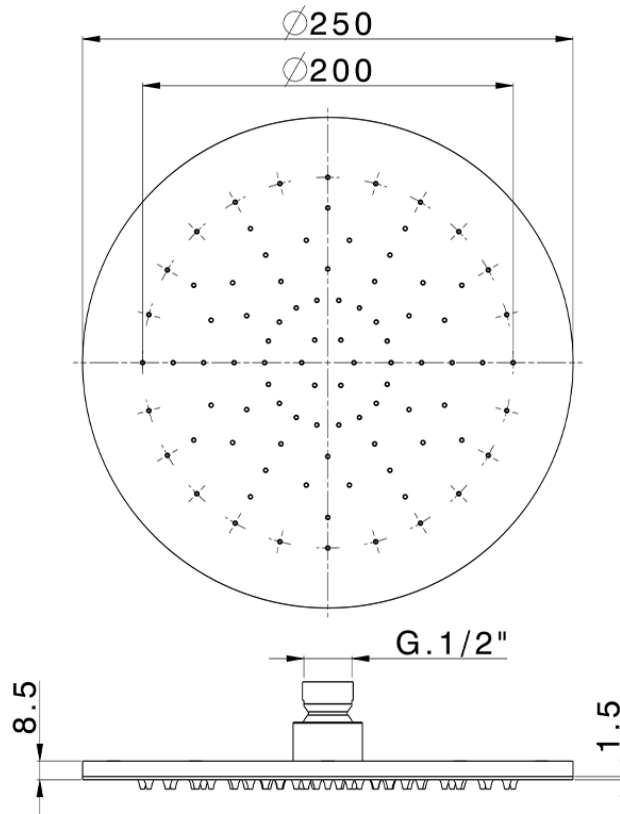

Ø 250 mm inspectable arm showerheads SHOWER_SS020010

SS020010

<https://en.huberitalia.com/o-250-mm-inspectable-arm-showerheads-shower-ss020010>

2024-11-15