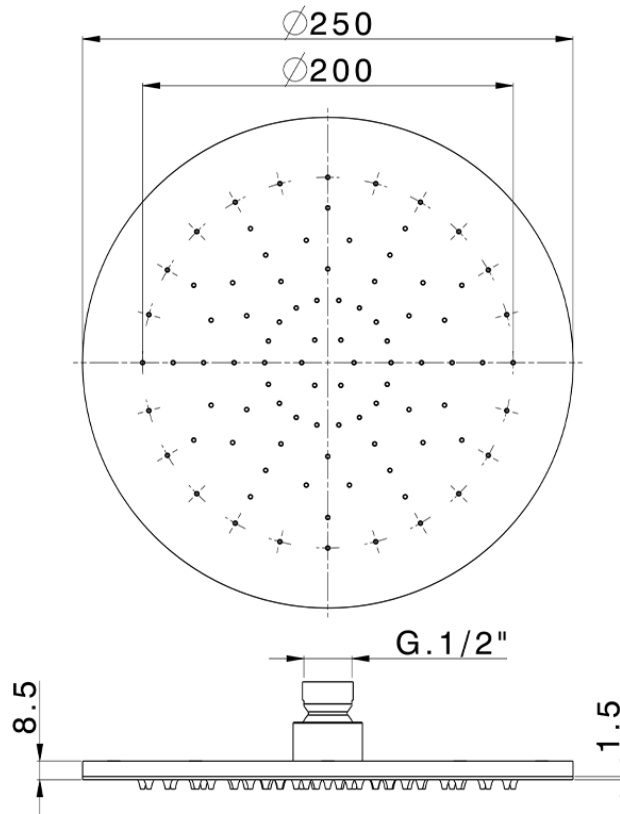

## Ø 250 mm inspectable arm showerheads SHOWER\_SS020010

SS020010

<https://en.huberitalia.com/o-250-mm-inspectable-arm-showerheads-shower-ss020010>

2024-11-15