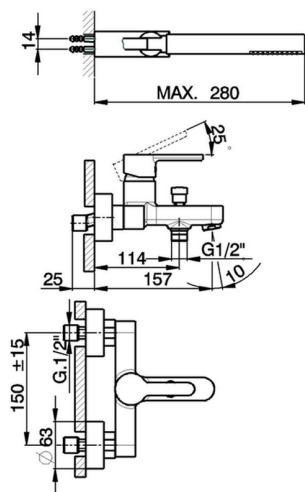

## Single lever bath mixer, with shower set H2\_H2000123

MODEL **H2000123**

Single lever bath mixer, with shower set, wall mounted adjustable handshower bracket, ABS D.26 mm minimalistic one spray handshower, Brass 150 cm flexible hose

AVAILABLE FINISHINGS

CHARACTERISTICS

Cartridge Spare Parts **ZZ95435000**

**35 mm Cartridge**

### EcoStop

EcoStop feature limits water flow to approximately 50% of maximum output with one point of resistance on setting. Push slightly past the middle stop only when full water output is required. This will save water up to 50%.