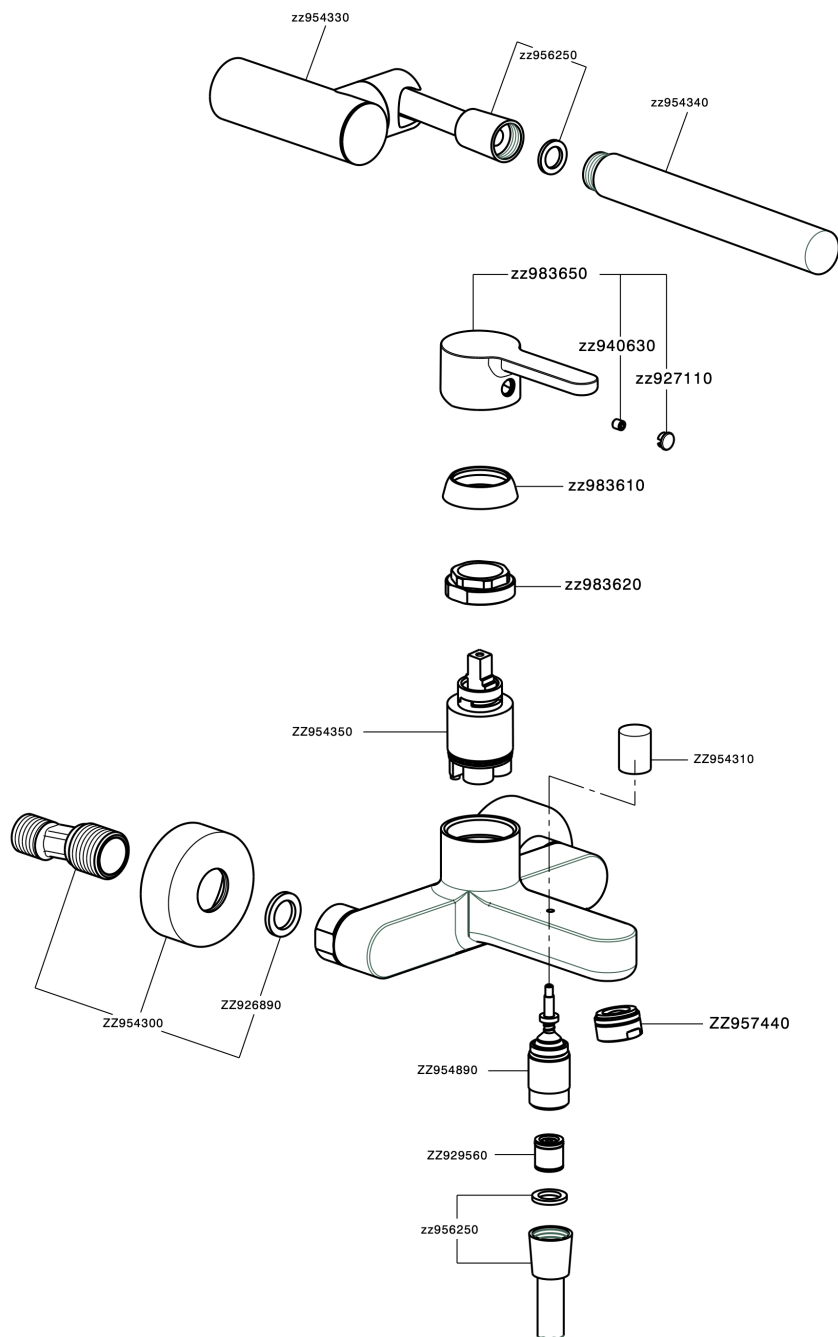

## Single lever bath mixer, with shower set H2\_H2000123

MODEL **H2000123**

Single lever bath mixer, with shower set, wall mounted adjustable handshower bracket, ABS D.26 mm minimalistic one spray handshower, Brass 150 cm flexible hose

AVAILABLE FINISHINGS

CHARACTERISTICS

Cartridge Spare Parts **ZZ95435000**

**35 mm Cartridge**

### EcoStop

EcoStop feature limits water flow to approximately 50% of maximum output with one point of resistance on setting. Push slightly past the middle stop only when full water output is required. This will save water up to 50%.

## Single lever bath mixer, with shower set H2\_H2000123

H2000123

<https://en.huberitalia.com/single-lever-bath-mixer-with-shower-set-h2-h2000123>

2024-11-15