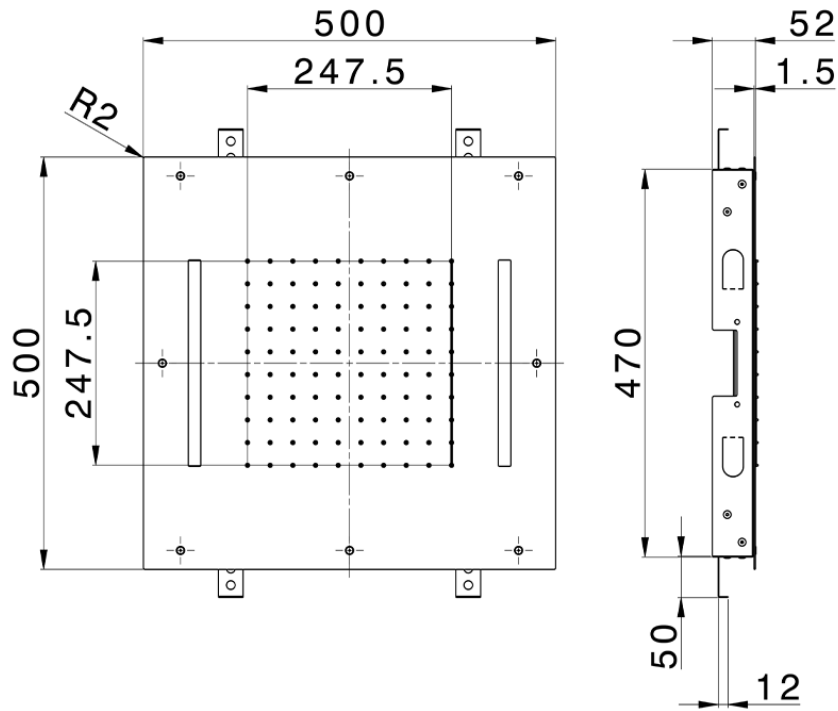

500x500 mm Chromotherapy Ceiling showerhead ZEN\_ZS1C0075

ZS1C0075

<https://en.huberitalia.com/500x500-mm-chromotherapy-ceiling-showerhead-zen-zs1c0075>

2024-11-15