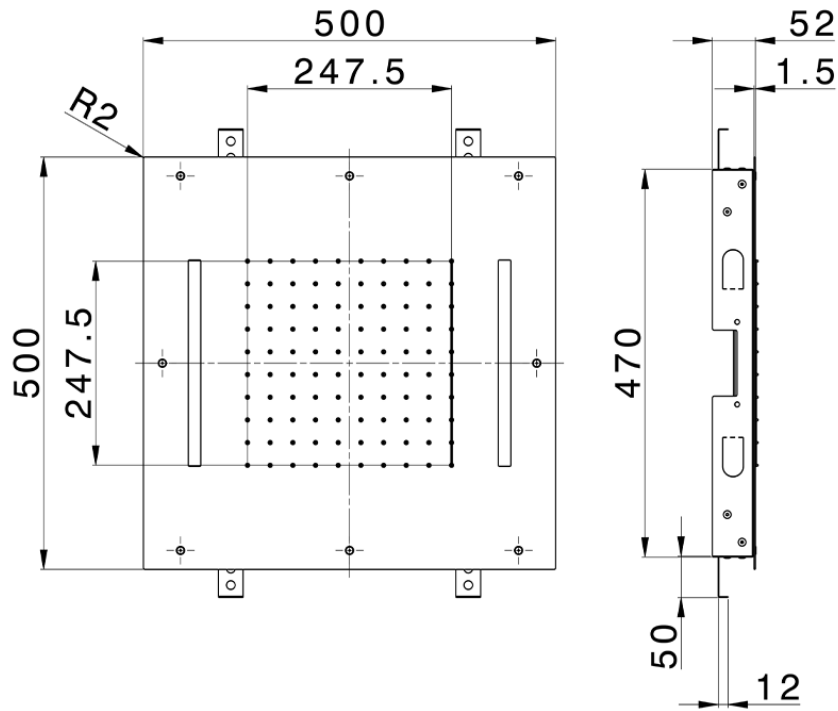

500x500 mm Chromotherapy Ceiling showerhead ZEN_ZS1C0075

ZS1C0075

<https://en.huberitalia.com/500x500-mm-chromotherapy-ceiling-showerhead-zen-zs1c0075>

2024-11-15