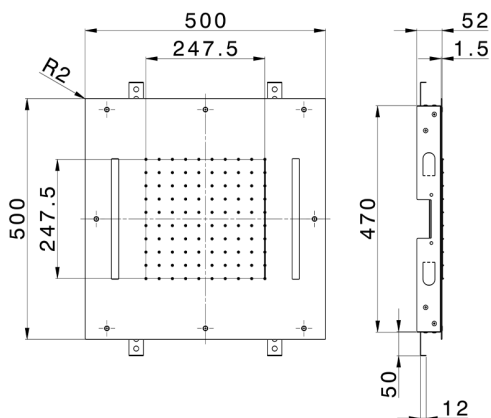

500x500 mm Chromotherapy Ceiling showerhead ZEN_ZS1C0075

MODEL **ZS1C0075**

500x500 mm Chromotherapy Ceiling showerhead, rain, chromotherapy functions, built-in control included, Stainless Steel AISI 304

AVAILABLE FINISHINGS

- **40** 40 Matt Black
- **4Q** 4Q Matt White
- **5G** 5G Rose Gold
- **D1** D1 Brushed Inox
- **D2** D2 Polished Inox

CHARACTERISTICS

2024-11-15