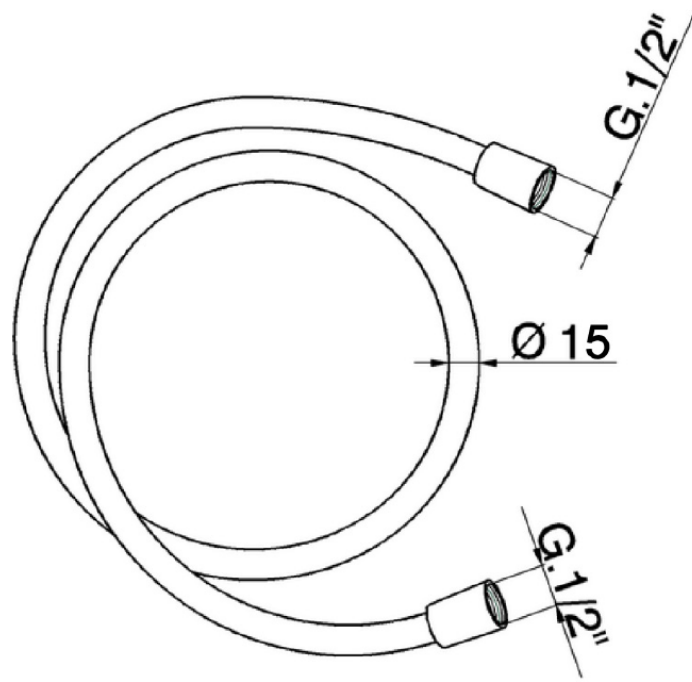

200 cm smooth SUPREME Flexible Hose SHOWER_ZB009090

ZB009090

<https://en.huberitalia.com/200-cm-smooth-supreme-flexible-hose-shower-zb009090>

2024-11-21