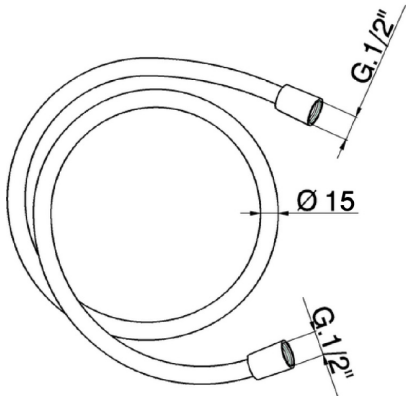

200 cm smooth SUPREME Flexible Hose SHOWER_ZB009090

MODEL **ZB009090**

200 cm smooth SUPREME Flexible Hose

AVAILABLE FINISHINGS

-  **21** 21 Chrome
-  **40** 40 Matt Black
-  **4Q** 4Q Matt White

CHARACTERISTICS