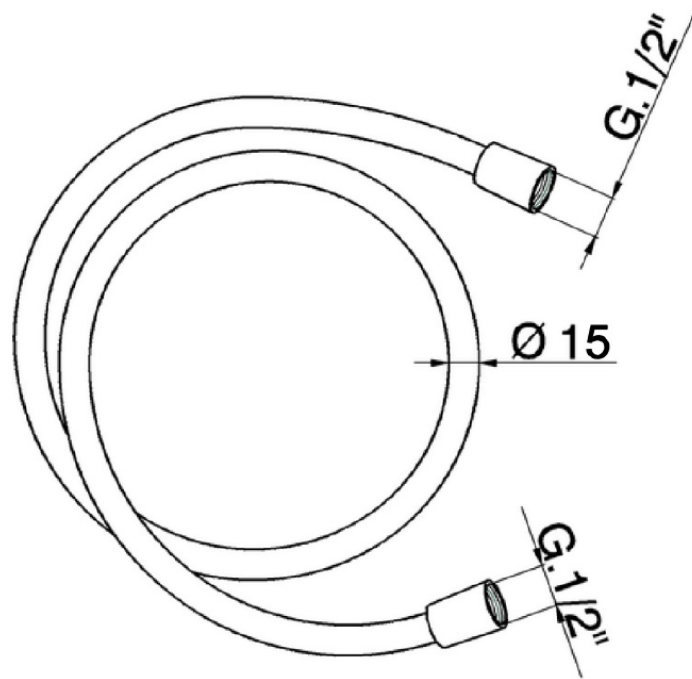

200 cm smooth SUPREME Flexible Hose SHOWER_ZB009090

ZB009090

<https://en.huberitalia.com/200-cm-smooth-supreme-flexible-hose-shower-zb009090>

2024-11-21