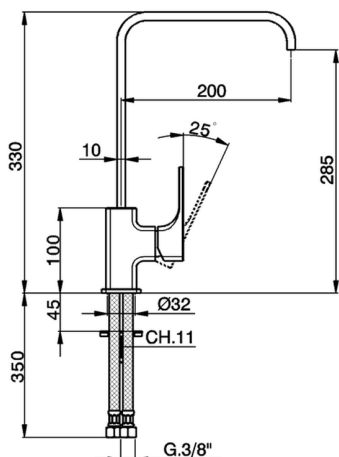

Single lever sink mixer Energysave KITCHEN_CU102535

MODEL **CU102535**

Single lever sink mixer Energysave, swivel spout, G.3/8" stainless steel flexible hoses

AVAILABLE FINISHINGS

-  **21** 21 Chrome
-  **2B** 2B Polished Nickel
-  **2F** 2F Brushed Nickel
-  **40** 40 Matt Black

CHARACTERISTICS

Cartridge Spare Parts **ZZ96691000**

25 mm Cartridge

EnergySave

Thanks to the EnergySave device, only cold water will be drawn if the lever is operated in the central position, so that the water heater will not be engaged and no hot water wasted, leading to considerable savings in energy and costs. The temperature can be adjusted by rotating the lever to the left, until the desired temperature is reached.