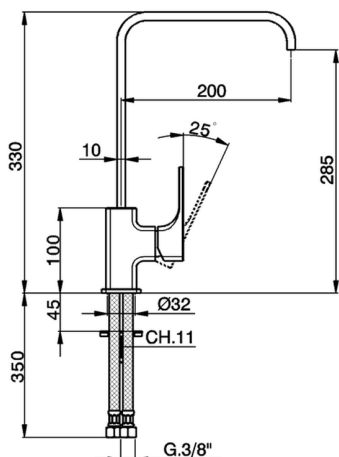

## Single lever sink mixer Energysave KITCHEN\_CU102535

MODEL **CU102535**

Single lever sink mixer Energysave,swivel spout,G.3/8" stainless steel flexible hoses

### CHARACTERISTICS

Cartridge Spare Parts **ZZ96691000**  
**25 mm Cartridge**

### EnergySave

Thanks to the EnergySave device, only cold water will be drawn if the lever is operated in the central position, so that the water heater will not be engaged and no hot water wasted, leading to considerable savings in energy and costs. The temperature can be adjusted by rotating the lever to the left, until the desired temperature is reached.