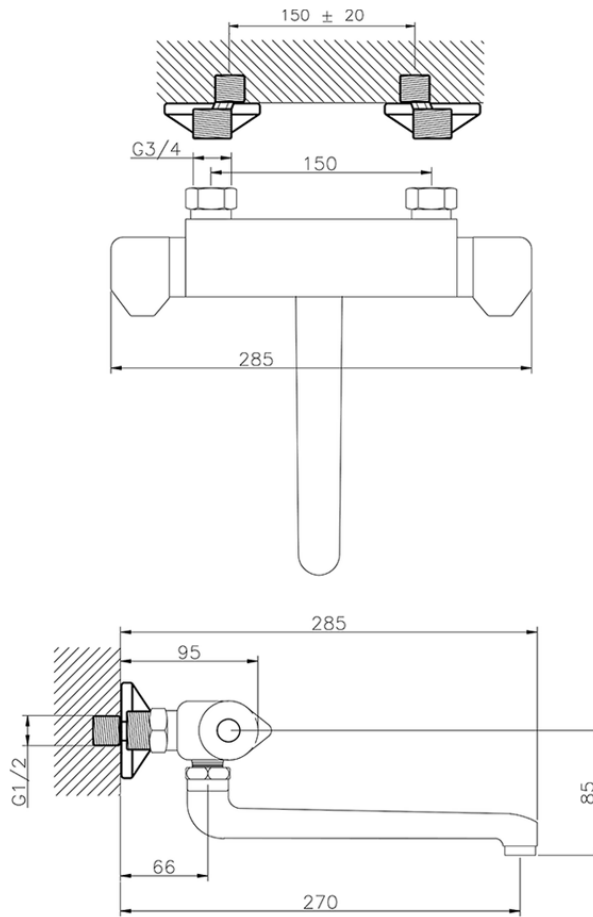

Wall mounted thermostatic ink mixer CLINIC&TECHNICAL_CLT70010

CLT70010

<https://en.huberitalia.com/wall-mounted-thermostatic-ink-mixer-clinicttechnical-clt70010>

2024-09-19