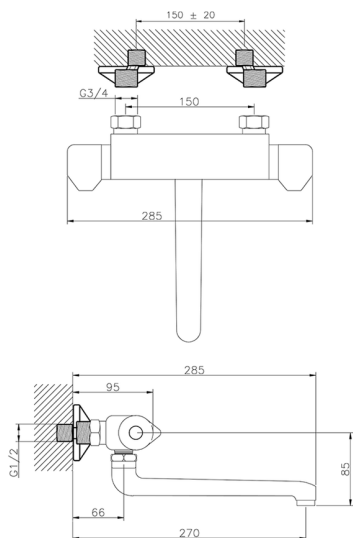

Wall mounted thermostatic ink mixer CLINIC&TECHNICAL_CLT70010

MODEL **CLT70010**

Wall mounted thermostatic ink mixer,swivel spout

AVAILABLE FINISHINGS

CHARACTERISTICS

Cartridge Spare Parts **24.04A.PP**

8x20 Plus P Thermostatic Valve