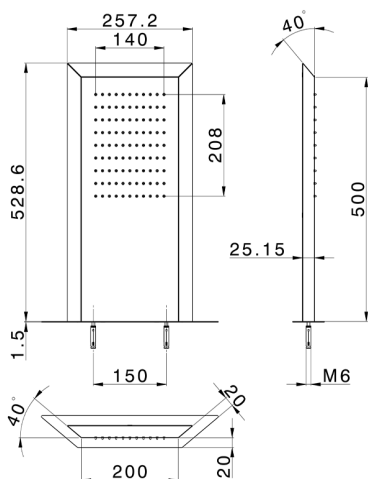

Trapezoidal wall-mounted showerhead ZEN_ZS122040

MODEL **ZS122040**

Trapezoidal wall-mounted showerhead, rain function, Stainless Steel AISI 304

AVAILABLE FINISHINGS

- **40** 40 Matt Black
- **4Q** 4Q Matt White
- **D1** D1 Brushed Inox
- **D2** D2 Polished Inox

CHARACTERISTICS

2024-11-15