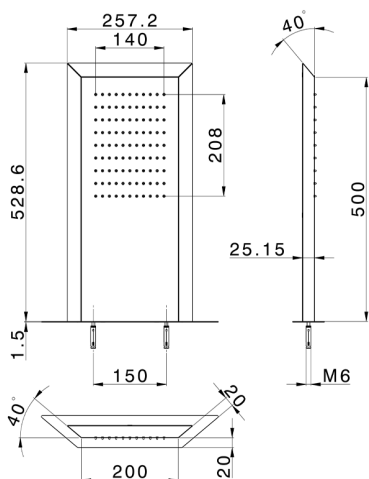

Trapezoidal wall-mounted showerhead ZEN_ZS122040

MODEL **ZS122040**

Trapezoidal wall-mounted showerhead, rain function, Stainless Steel AISI 304

AVAILABLE FINISHINGS

- **40** 40 Matt Black
- **4Q** 4Q Matt White
- **D1** D1 Brushed Inox
- **D2** D2 Polished Inox

CHARACTERISTICS

2024-11-15