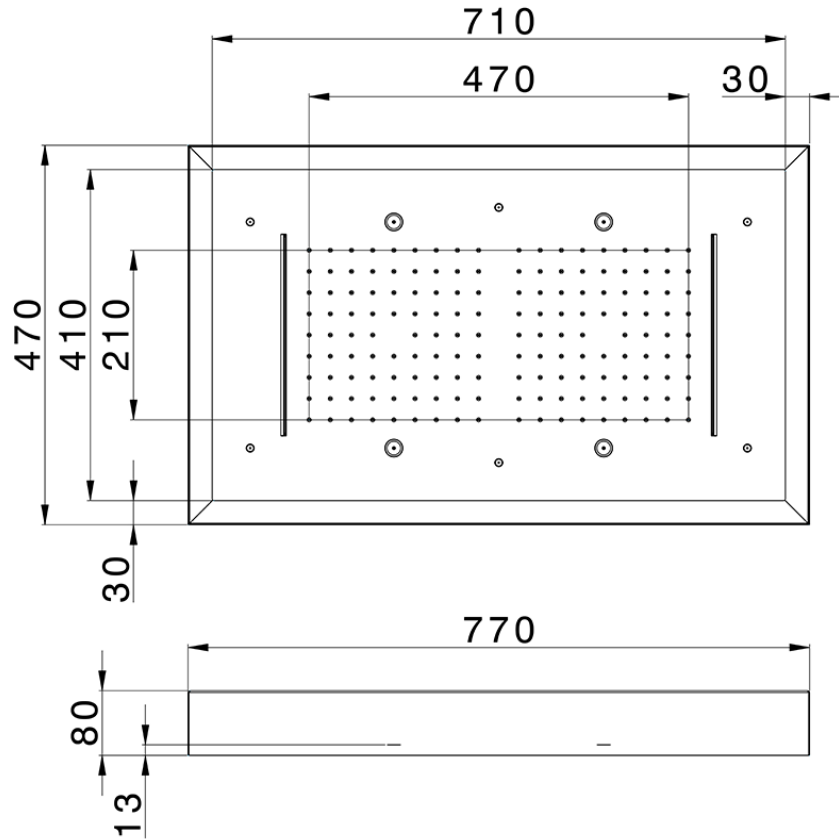

770x470 mm Chromotherapy Ceiling showerhead ZEN_ZS1C0180

ZS1C0180

<https://en.huberitalia.com/770x470-mm-chromotherapy-ceiling-showerhead-zen-zs1c0180>

2025-01-05