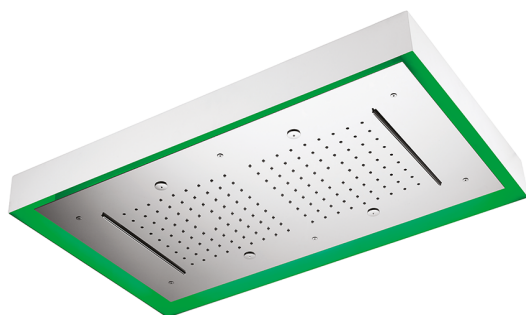

770x470 mm Chromotherapy Ceiling showerhead ZEN_ZS1C0180

MODEL **ZS1C0180**

770x470 mm Chromotherapy Ceiling showerhead, with white cover, rain, spraying functions, waterfall, chromotherapy functions, wireless control, Stainless Steel AISI 304

AVAILABLE FINISHINGS

- **40** 40 Matt Black
- **4Q** 4Q Matt White
- **D1** D1 Brushed Inox
- **D2** D2 Polished Inox

CHARACTERISTICS

2025-01-05