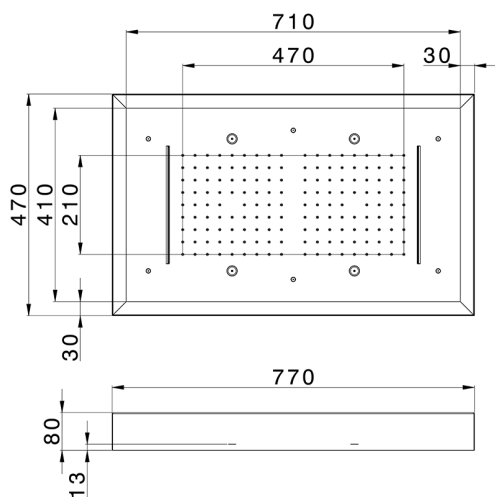

770x470 mm Chromotherapy Ceiling showerhead ZEN_ZS1C0180

MODEL **ZS1C0180**

770x470 mm Chromotherapy Ceiling showerhead, with white cover, rain, spraying functions, waterfall, chromotherapy functions, wireless control, Stainless Steel AISI 304

AVAILABLE FINISHINGS

- **40** 40 Matt Black
- **4Q** 4Q Matt White
- **D1** D1 Brushed Inox
- **D2** D2 Polished Inox

CHARACTERISTICS

2025-01-05