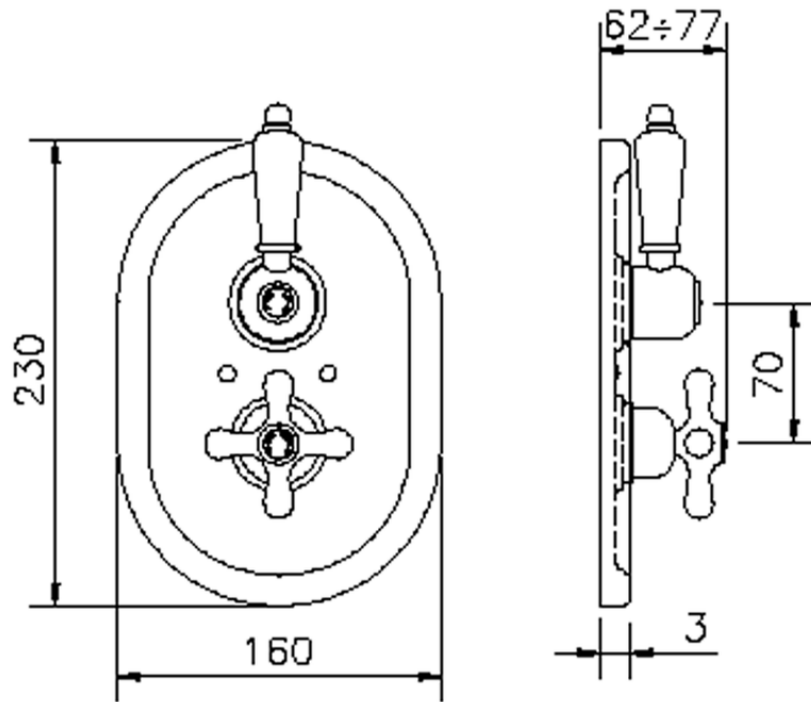

Exposed part for 1-outlet con.thermo.shower valve THERMO_CS007280

CS007280

<https://en.huberitalia.com/exposed-part-for-1-outlet-con-thermo-shower-valve-thermo-cs007280>

ZB007341

<https://en.huberitalia.com/1-outlet-concealed-thermostatic-shower-valve-concealed-zb007341>

ZB007281

<https://en.huberitalia.com/1-outlet-concealed-thermostatic-shower-valve-concealed-zb007281>

2024-12-18