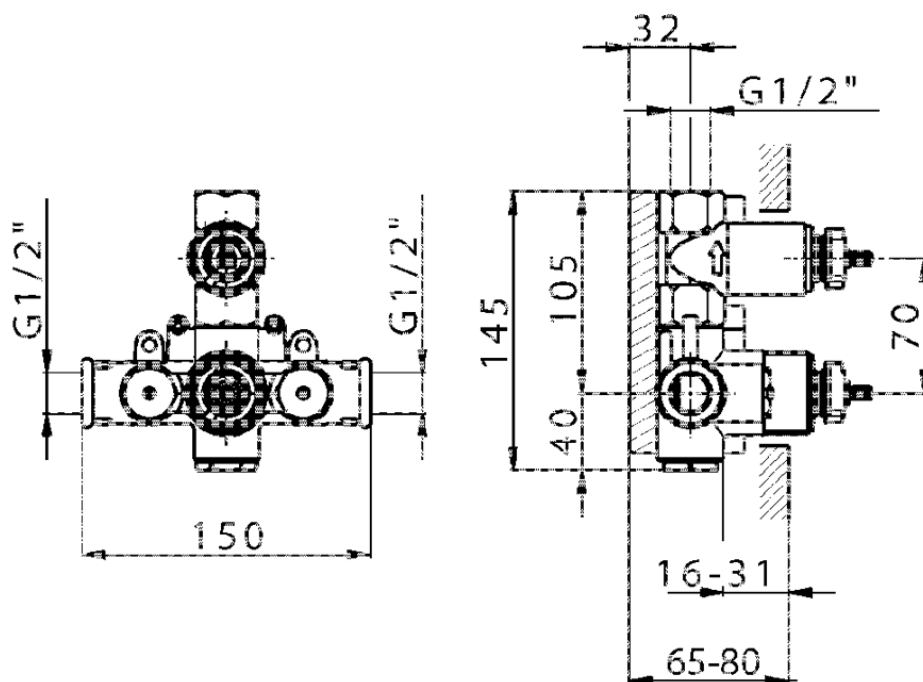

Exposed part for 1-outlet con.thermo.shower valve THERMO_CS007280

CS007280

<https://en.huberitalia.com/exposed-part-for-1-outlet-con-thermo-shower-valve-thermo-cs007280>

ZB007341

<https://en.huberitalia.com/1-outlet-concealed-thermostatic-shower-valve-concealed-zb007341>

ZB007281

<https://en.huberitalia.com/1-outlet-concealed-thermostatic-shower-valve-concealed-zb007281>

2024-12-18