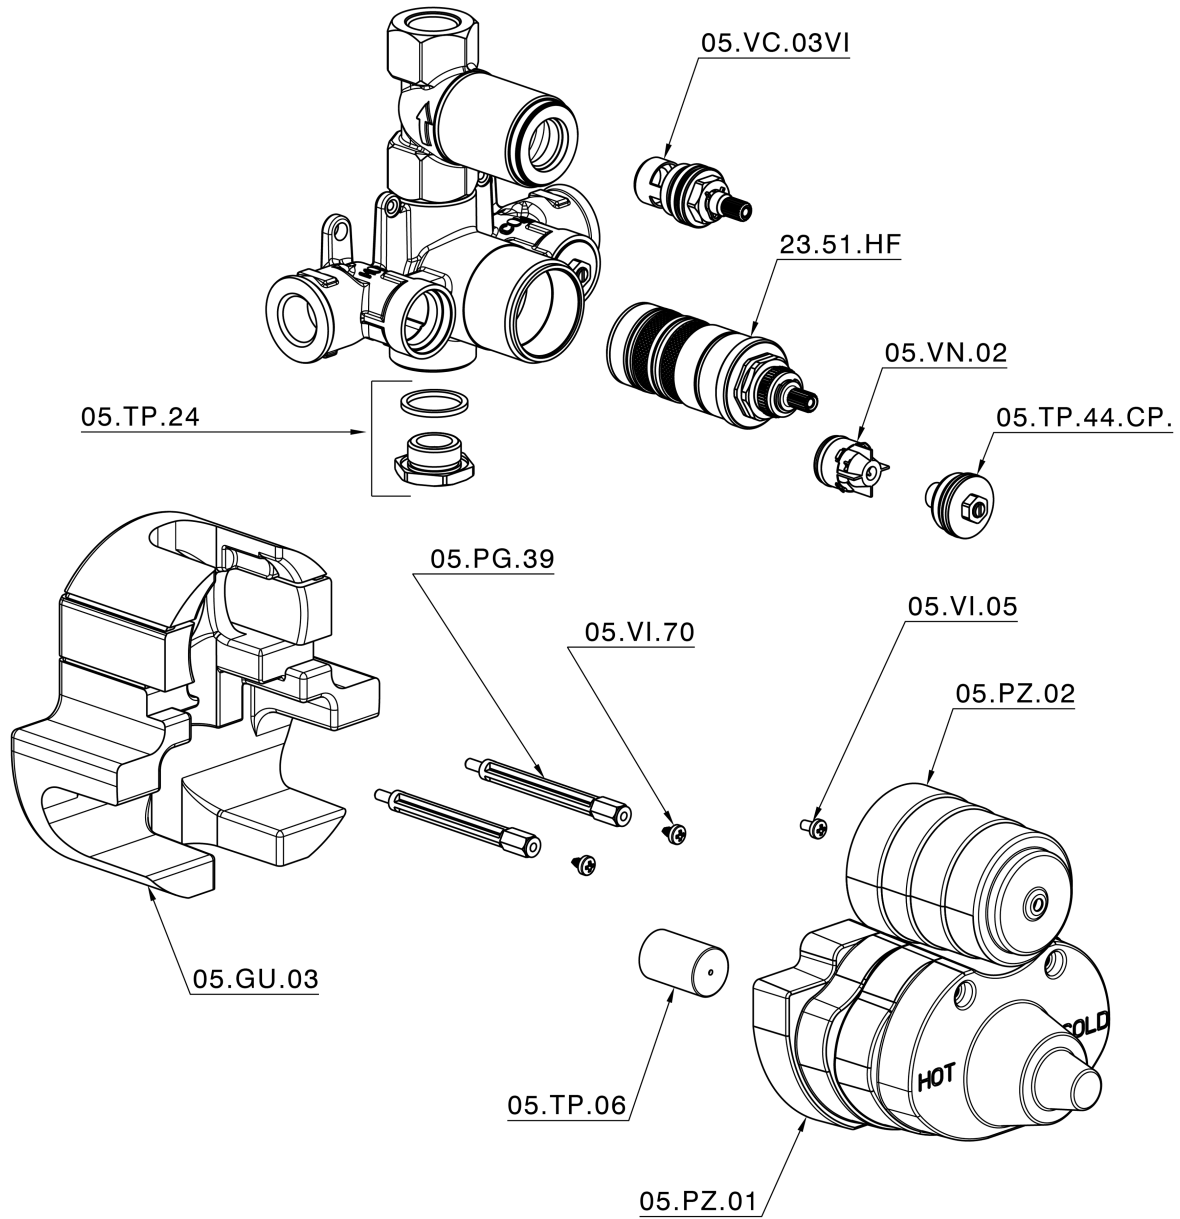

## Exposed part for 1-outlet con.thermo.shower valve THERMO\_CS007280

## 1-outlet Concealed thermostatic shower valve CONCEALED\_ZB007341

ZB007341

<https://en.huberitalia.com/1-outlet-concealed-thermostatic-shower-valve-concealed-zb007341>

## 1-outlet Concealed thermostatic shower valve CONCEALED\_ZB007281

ZB007281

<https://en.huberitalia.com/1-outlet-concealed-thermostatic-shower-valve-concealed-zb007281>

2024-12-18