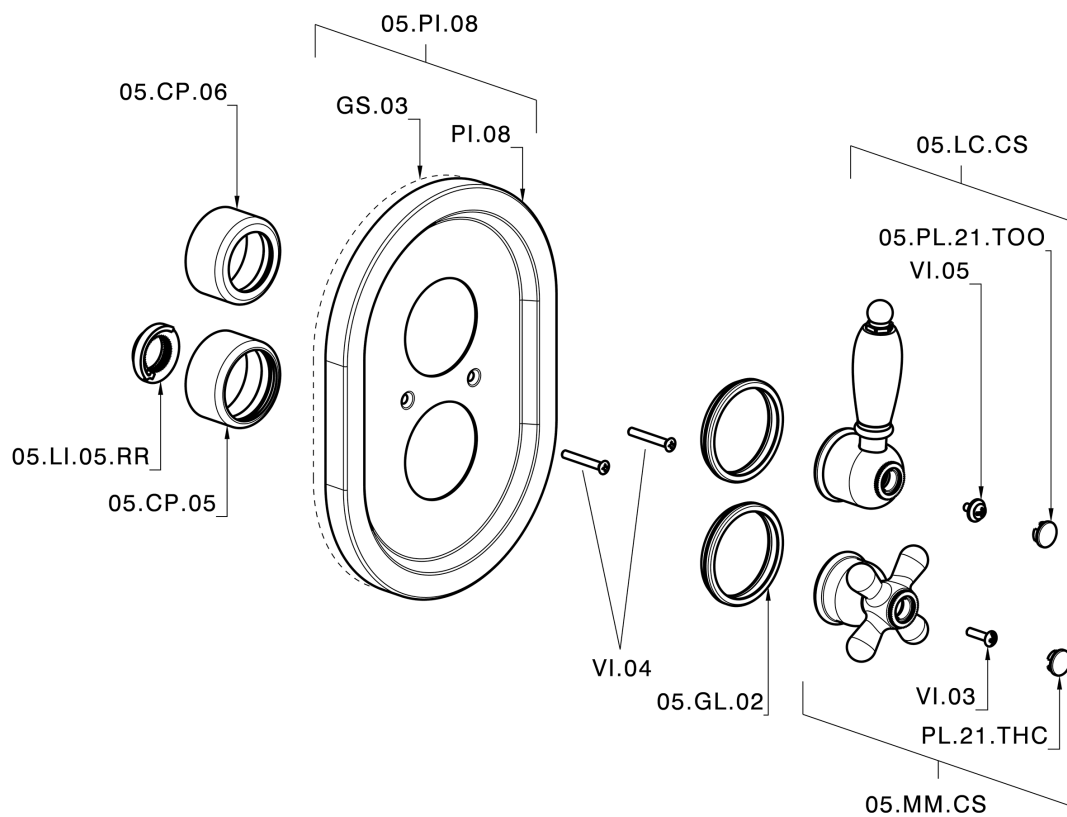

## Exposed part for 1-outlet con.thermo.shower valve THERMO\_CS007280

## 1-outlet Concealed thermostatic shower valve CONCEALED\_ZB007341

ZB007341

<https://en.huberitalia.com/1-outlet-concealed-thermostatic-shower-valve-concealed-zb007341>

## 1-outlet Concealed thermostatic shower valve CONCEALED\_ZB007281

ZB007281

<https://en.huberitalia.com/1-outlet-concealed-thermostatic-shower-valve-concealed-zb007281>

2024-12-18