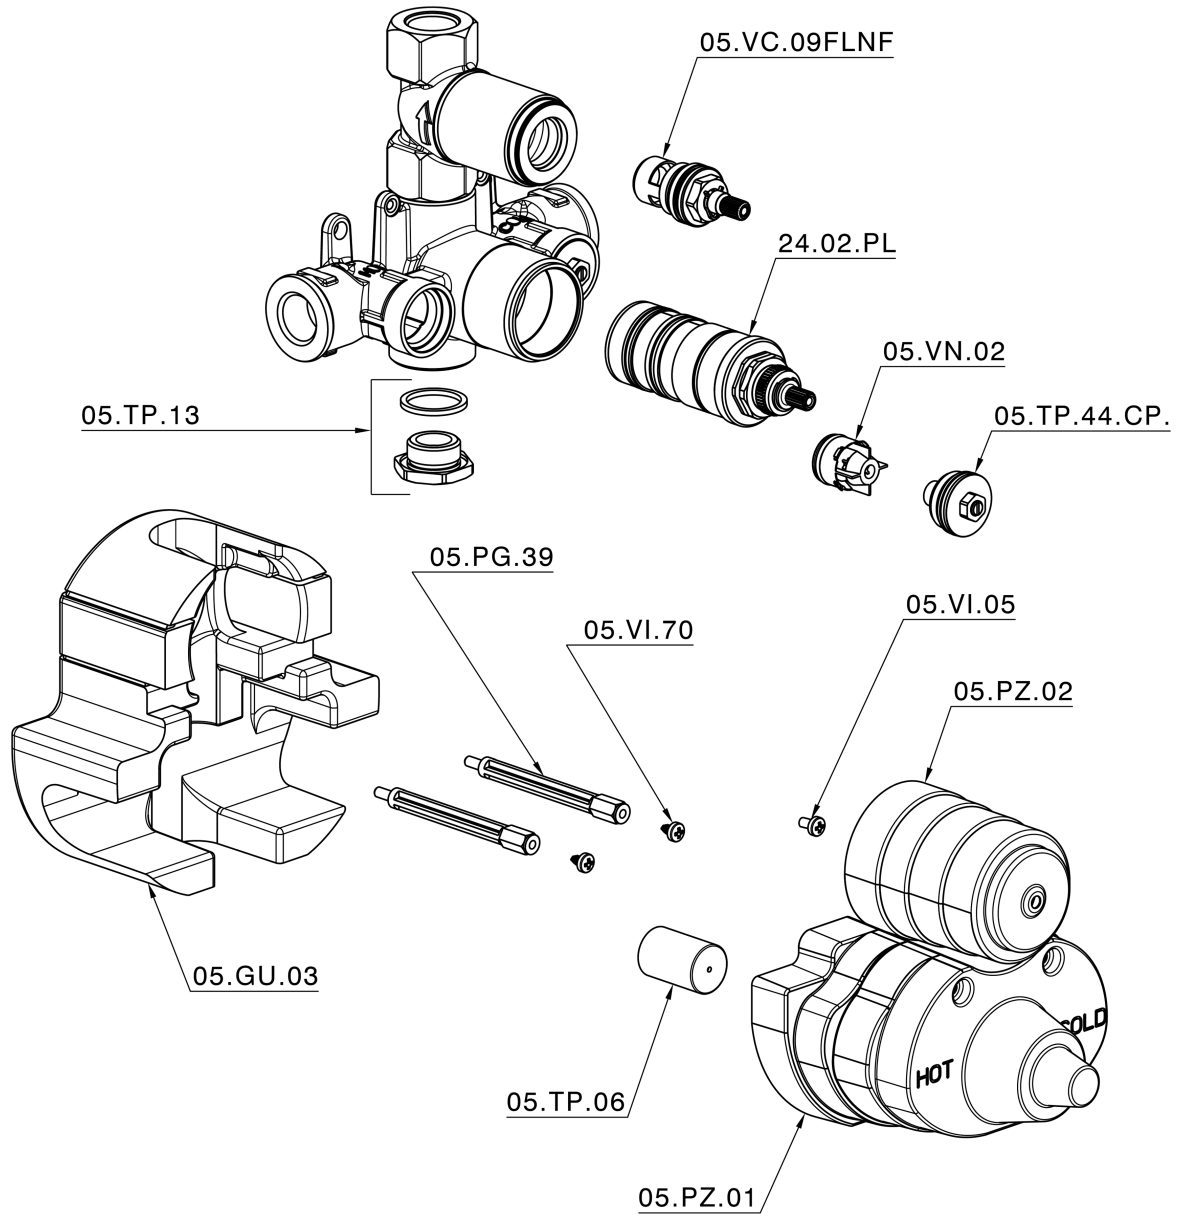

## Exposed part for 1-outlet con.thermo.shower valve THERMO\_CS007280

## 1-outlet Concealed thermostatic shower valve CONCEALED\_ZB007341

ZB007341

<https://en.huberitalia.com/1-outlet-concealed-thermostatic-shower-valve-concealed-zb007341>

## 1-outlet Concealed thermostatic shower valve CONCEALED\_ZB007281

ZB007281

<https://en.huberitalia.com/1-outlet-concealed-thermostatic-shower-valve-concealed-zb007281>

2024-12-18