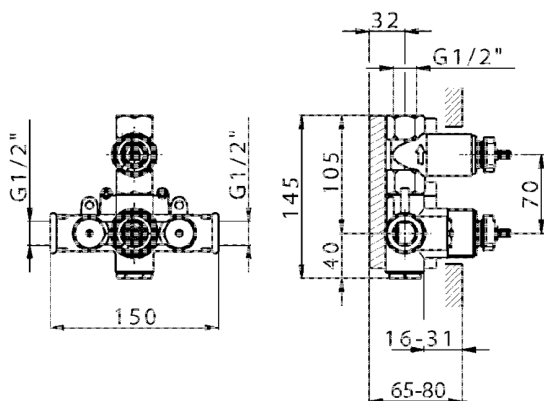

1-outlet Concealed thermostatic shower valve **CONCEALED_ZB007281**

MODEL **ZB007281**

1-outlet Concealed thermostatic shower valve, Stopvalve with 1/2" outlet, without trim kit

AVAILABLE FINISHINGS

04 04 Without finishing

CHARACTERISTICS

Installation **Concealed**

Cartridge Spare Parts **24.04A.PP**

8x20 Plus P Thermostatic Valve

Concealed **1**

Thermostatic

The Huber thermostatic is your personal water manager, helping you to handle, control and save water and energy.

2024-12-18