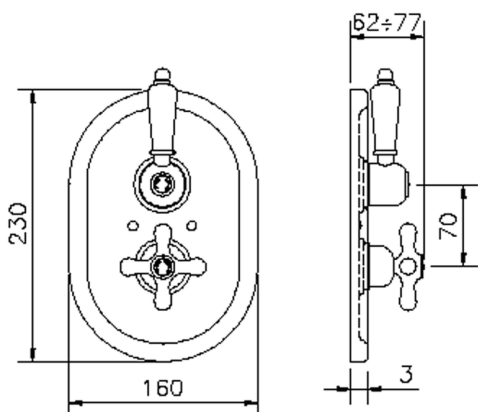

Exposed part for 1-outlet con.thermo.shower valve THERMO_CS007280

MODEL **CS007280**

Exposed part for 1-outlet con.thermo.shower valve, stop valve, without concealed part, for items ZB007281-ZB007341

AVAILABLE FINISHINGS

- **21** 21 Chrome
- **27** 27 Old Bronze
- **2G** 2G Antique Gold
- **2W** 2W Brushed Gold

CHARACTERISTICS

Installation **Concealed**
Required concealed parts **ZB007341**
ZB007281

Thermostatic

The Huber thermostatic is your personal water manager, helping you to handle, control and save water and energy.