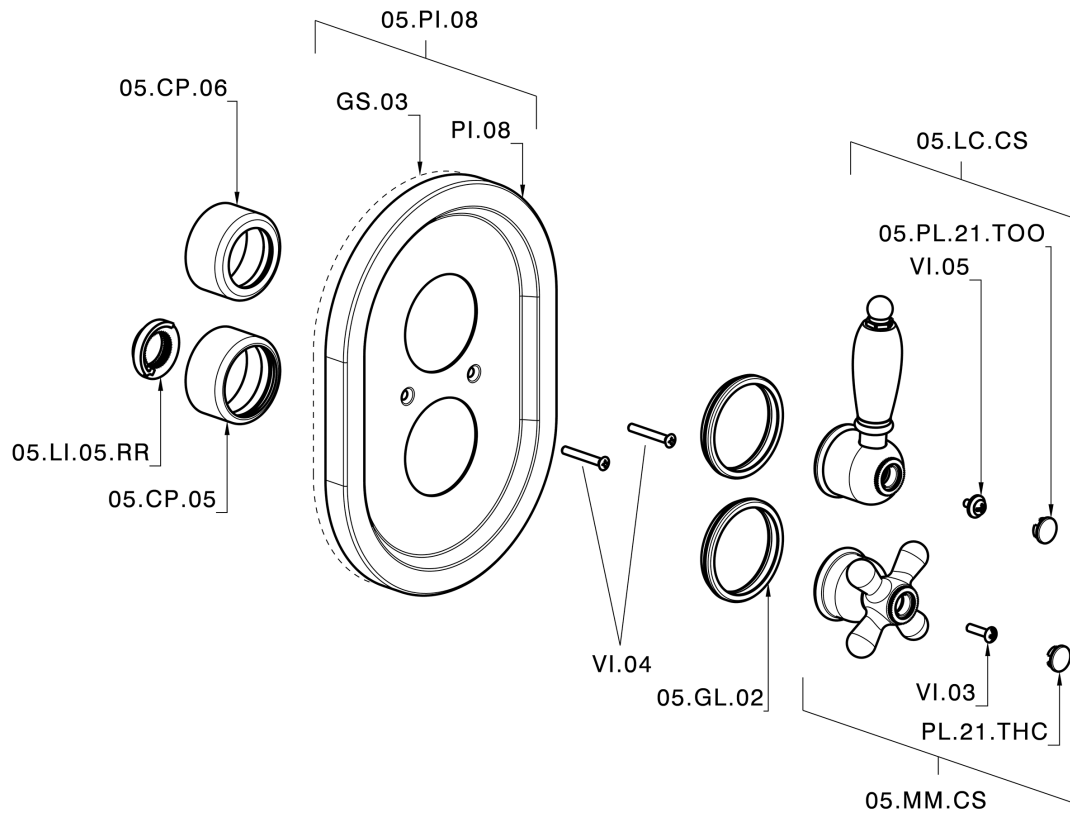

## Exposed part for 1-outlet con.thermo.shower valve THERMO\_CS007280

MODEL **CS007280**

Exposed part for 1-outlet con.thermo.shower valve, stop valve, without concealed part, for items ZB007281-ZB007341

### CHARACTERISTICS

Installation **Concealed**  
 Required concealed parts **ZB007341**  
**ZB007281**

## Exposed part for 1-outlet con.thermo.shower valve THERMO\_CS007280

CS007280

<https://en.huberitalia.com/exposed-part-for-1-outlet-con-thermo-shower-valve-thermo-cs007280>

1-outlet Concealed thermostatic shower valve **CONCEALED\_ZB007341**