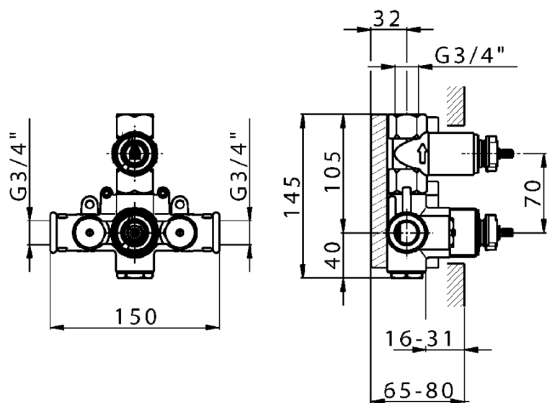

## Exposed part for 1-outlet con.thermo.shower valve THERMO\_CS007280

CS007280

<https://en.huberitalia.com/exposed-part-for-1-outlet-con-thermo-shower-valve-thermo-cs007280>

1-outlet Concealed thermostatic shower valve **CONCEALED\_ZB007341**

MODEL **ZB007341**

1-outlet Concealed thermostatic shower valve, stopvalve with 3/4" outlet, without trim kit

AVAILABLE FINISHINGS

**04** 04 Without finishing

CHARACTERISTICS

Installation	<b>Concealed</b>
Cartridge Spare Parts	<b>23.51A.HF</b>
<b>HF Thermostatic Valve</b>	
Concealed	<b>1</b>