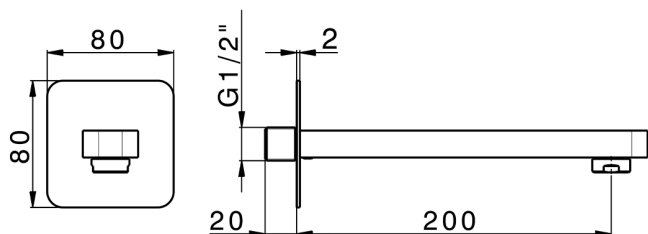

Filler spout PUSH&SHOWER_ZB0G5110

MODEL **ZB0G5110**

Filler spout, 200mm Length, 80x80mm rounded plate, 1/2" M connection

AVAILABLE FINISHINGS

-  **21** 21 Chrome
-  **24** 24 Gold
-  **26** 26 Old Copper
-  **2B** 2B Polished Nickel
-  **2F** 2F Brushed Nickel
-  **2W** 2W Brushed Gold
-  **3W** 3W Brushed Black Titanium
-  **5G** 5G Rose Gold
-  **40** 40 Matt Black