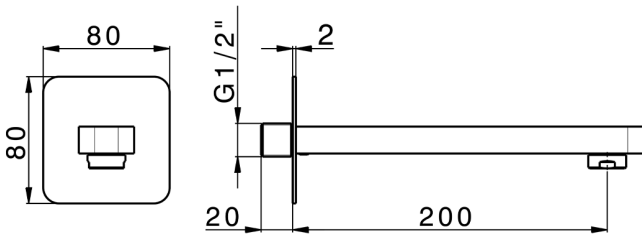

Filler spout PUSH&SHOWER_ZB0G5110

MODEL **ZB0G5110**

Filler spout, 200mm Length, 80x80mm rounded plate, 1/2" M connection

AVAILABLE FINISHINGS

-  **21** 21 Chrome
-  **24** 24 Gold
-  **26** 26 Old Copper
-  **2B** 2B Polished Nickel
-  **2F** 2F Brushed Nickel
-  **2W** 2W Brushed Gold
-  **3W** 3W Brushed Black Titanium
-  **5G** 5G Rose Gold
-  **40** 40 Matt Black