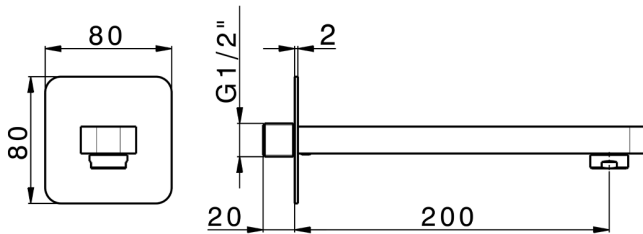

## Filler spout PUSH&SHOWER\_ZB0G5110

MODEL **ZB0G5110**

Filler spout, 200mm Length, 80x80mm rounded plate, 1/2" M connection