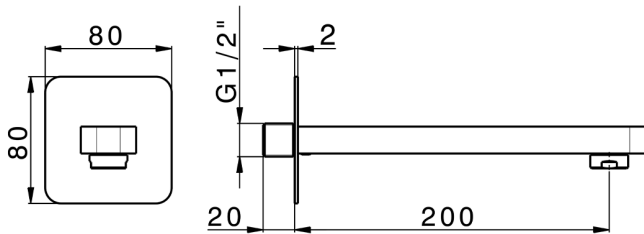

Filler spout PUSH&SHOWER_ZB0G5110

MODEL **ZB0G5110**

Filler spout, 200mm Length, 80x80mm rounded plate, 1/2" M connection

AVAILABLE FINISHINGS

-  **21** 21 Chrome
-  **24** 24 Gold
-  **26** 26 Old Copper
-  **2B** 2B Polished Nickel
-  **2F** 2F Brushed Nickel
-  **2W** 2W Brushed Gold
-  **3W** 3W Brushed Black Titanium
-  **5G** 5G Rose Gold
-  **40** 40 Matt Black