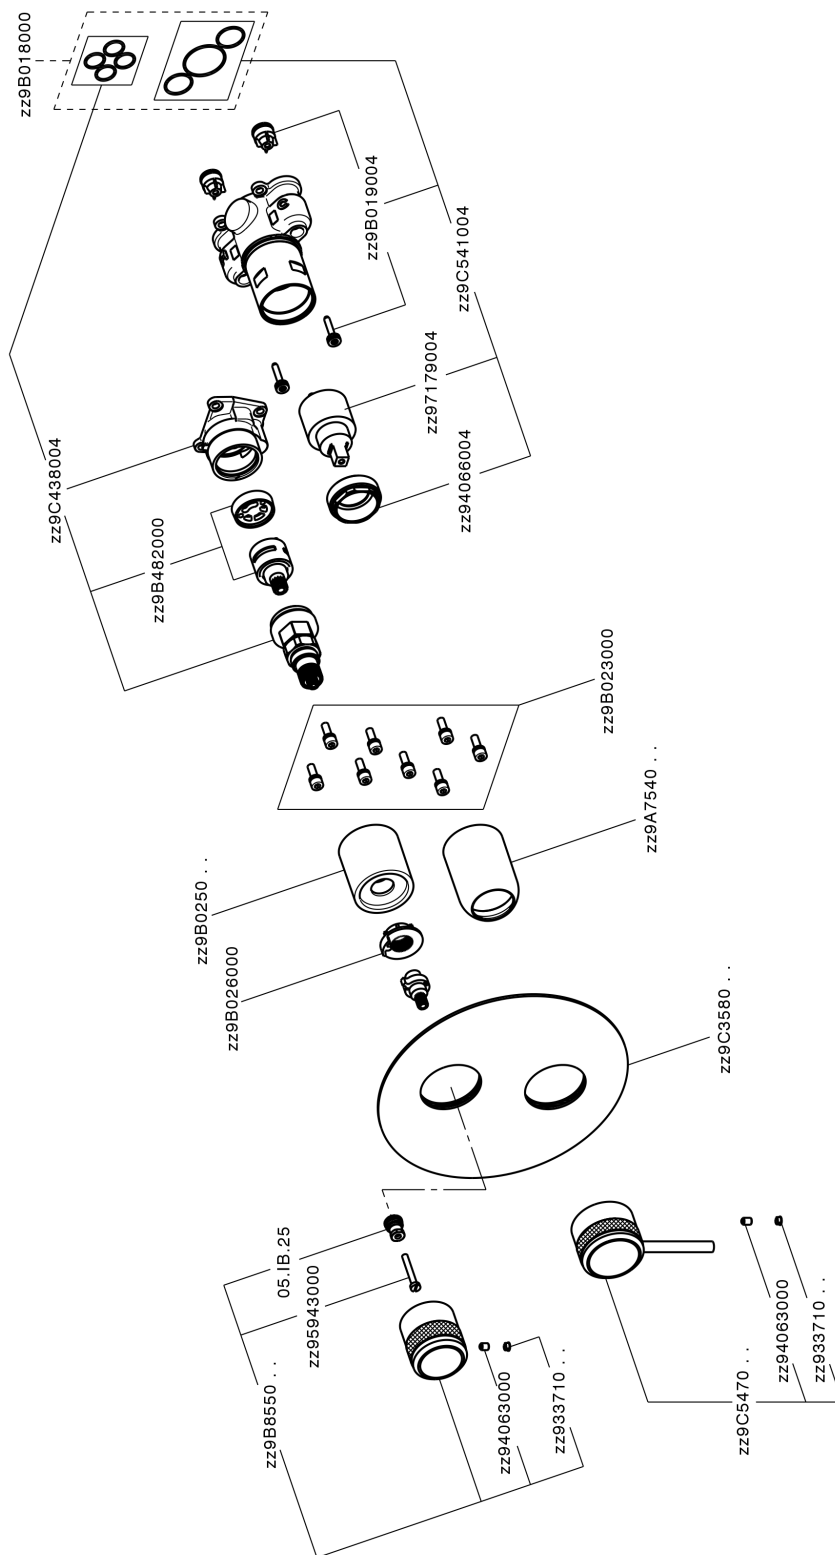

Exposed part for Single Lever One Box Valve ONE BOX_CR0BM030

MODEL **CR0BM030**

Exposed part for Single Lever One Box Valve, with 2-3 outlet diverter, Minimum depth of installation: 67 mm, without concealed part, for items ZB00B030-ZB00B031

AVAILABLE FINISHINGS

CHARACTERISTICS

Cartridge Spare Parts **ZZ97179000**

35 mm Cartridge

Installation **Concealed**

Required concealed parts **ZB00B031**

ZB00B030

Exposed part for Single Lever One Box Valve ONE BOX_CR0BM030

CR0BM030

<https://en.huberitalia.com/exposed-part-for-single-lever-one-box-valve-one-box-cr0bm030>

One Box Universal Concealed Part ONE BOX_ZB00B031

MODEL **ZB00B031**

One Box Universal Concealed Part, for 1 or 2 or 3 outlet thermostatic or single lever, without trim kit, with noise reducers, with sealing gasket

AVAILABLE FINISHINGS

CHARACTERISTICS

Concealed	1
Installation	Concealed

Thermostatic

The Huber thermostatic is your personal water manager, helping you to handle, control and save water and energy.

One Box Universal Concealed Part ONE BOX_ZB00B030