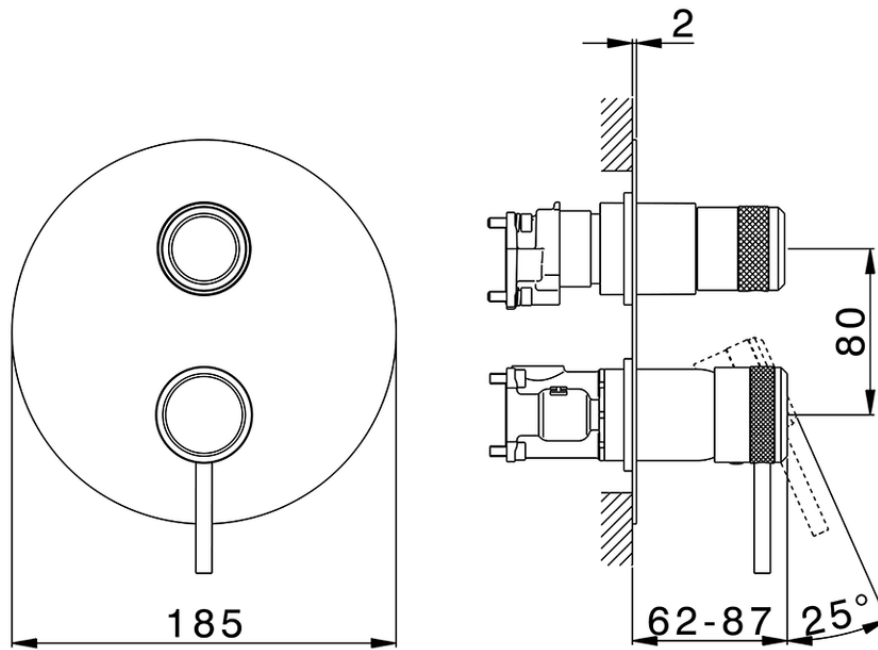

Exposed part for Single Lever One Box Valve ONE BOX_CR0BM030

CR0BM030

<https://en.huberitalia.com/exposed-part-for-single-lever-one-box-valve-one-box-cr0bm030>

ZB00B031

<https://en.huberitalia.com/one-box-universal-concealed-part-one-box-zb00b031>