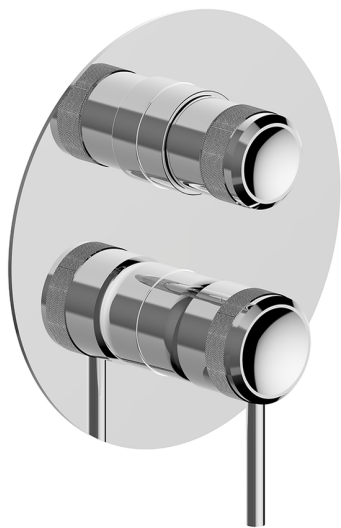

Exposed part for Single Lever One Box Valve ONE BOX_CR0BM030

MODEL **CR0BM030**

Exposed part for Single Lever One Box Valve, with 2-3 outlet diverter, Minimum depth of installation: 67 mm, without concealed part, for items ZB00B030-ZB00B031

AVAILABLE FINISHINGS

-  **21** 21 Chrome
-  **2F** 2F Brushed Nickel
-  **2Q** 2Q Black Titanium

CHARACTERISTICS

Cartridge Spare Parts **ZZ97179000**

35 mm Cartridge

Installation **Concealed**

Required concealed parts **ZB00B031**

ZB00B030

Exposed part for Single Lever One Box Valve ONE BOX_CR0BM030

CR0BM030

<https://en.huberitalia.com/exposed-part-for-single-lever-one-box-valve-one-box-cr0bm030>

One Box Universal Concealed Part ONE BOX_ZB00B031

MODEL **ZB00B031**

One Box Universal Concealed Part, for 1 or 2 or 3 outlet thermostatic or single lever, without trim kit, with noise reducers, with sealing gasket

AVAILABLE FINISHINGS

CHARACTERISTICS

Concealed **1**
Installation **Concealed**