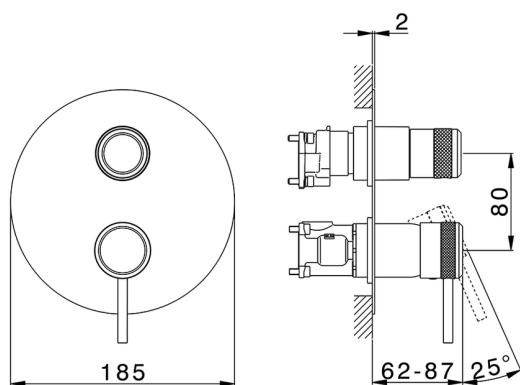

Exposed part for Single Lever One Box Valve ONE BOX_CR0BM030

MODEL **CR0BM030**

Exposed part for Single Lever One Box Valve, with 2-3 outlet diverter, Minimum depth of installation: 67 mm, without concealed part, for items ZB00B030-ZB00B031

AVAILABLE FINISHINGS

-  **21** 21 Chrome
-  **2F** 2F Brushed Nickel
-  **2Q** 2Q Black Titanium

CHARACTERISTICS

Cartridge Spare Parts **ZZ97179000**

35 mm Cartridge

Installation **Concealed**

Required concealed parts **ZB00B031**

ZB00B030

Exposed part for Single Lever One Box Valve ONE BOX_CR0BM030

CR0BM030

<https://en.huberitalia.com/exposed-part-for-single-lever-one-box-valve-one-box-cr0bm030>

One Box Universal Concealed Part ONE BOX_ZB00B031