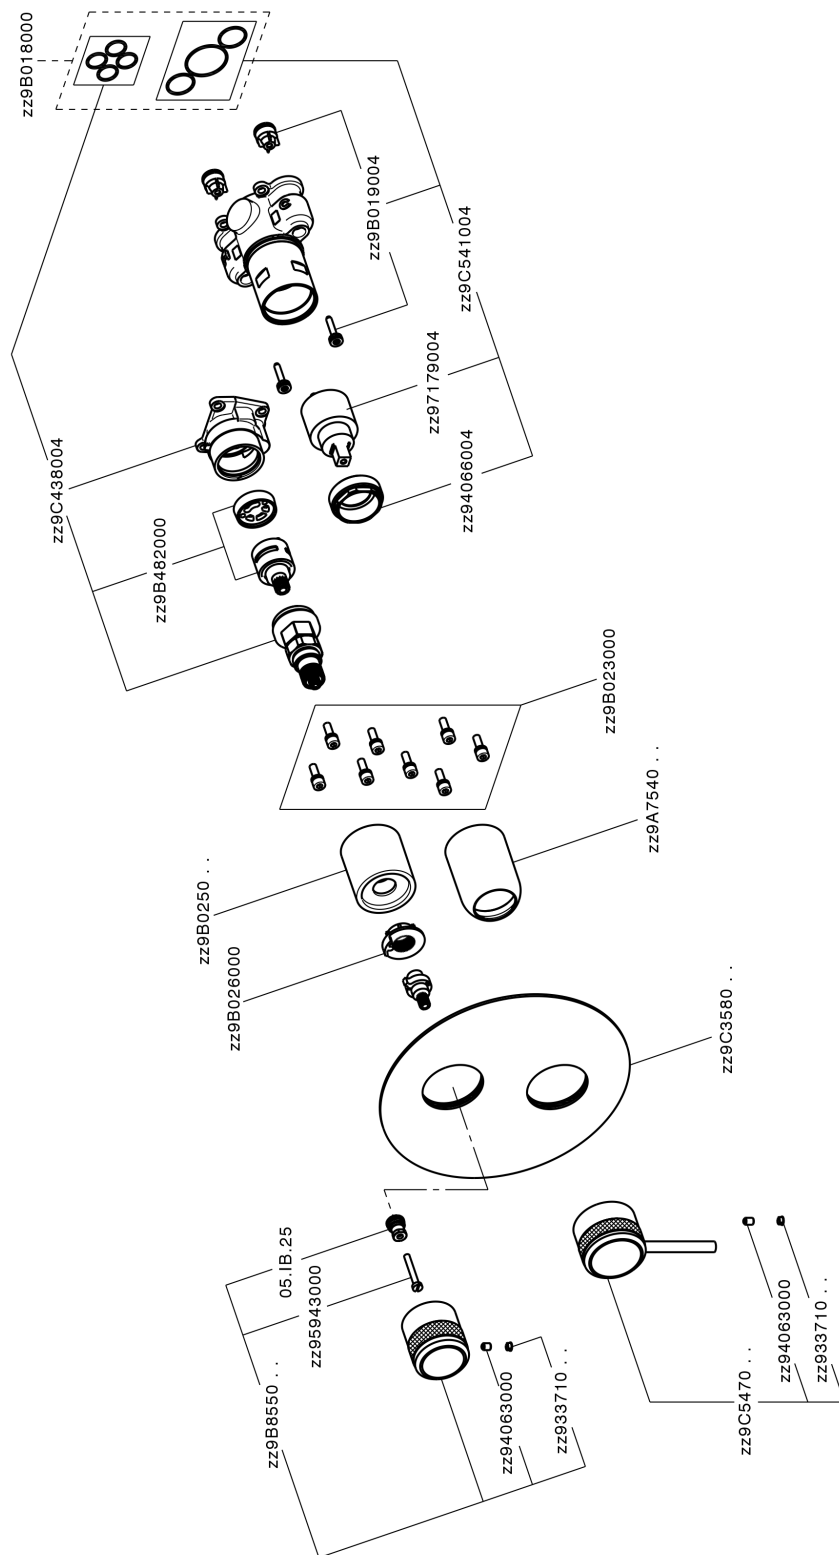

Exposed part for Single Lever One Box Valve ONE BOX_CR0BM030

MODEL **CR0BM030**

Exposed part for Single Lever One Box Valve, with 2-3 outlet diverter, Minimum depth of installation: 67 mm, without concealed part, for items ZB00B030-ZB00B031

AVAILABLE FINISHINGS

-  **21** 21 Chrome
-  **2F** 2F Brushed Nickel
-  **2Q** 2Q Black Titanium

CHARACTERISTICS

Cartridge Spare Parts **ZZ97179000**

35 mm Cartridge

Installation **Concealed**

Required concealed parts **ZB00B031**

ZB00B030

Exposed part for Single Lever One Box Valve ONE BOX_CR0BM030

CR0BM030

<https://en.huberitalia.com/exposed-part-for-single-lever-one-box-valve-one-box-cr0bm030>

One Box Universal Concealed Part ONE BOX_ZB00B031

MODEL **ZB00B031**

One Box Universal Concealed Part, for 1 or 2 or 3 outlet thermostatic or single lever, without trim kit, with noise reducers, with sealing gasket

AVAILABLE FINISHINGS

CHARACTERISTICS

Concealed **1**
Installation **Concealed**