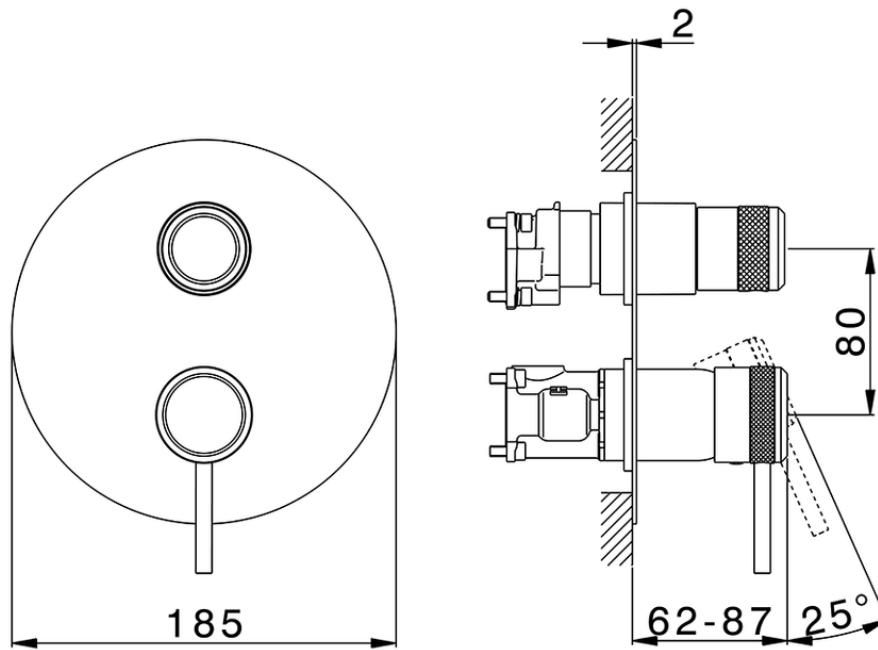

## Exposed part for Single Lever One Box Valve ONE BOX\_CR0BM030

CR0BM030

<https://en.huberitalia.com/exposed-part-for-single-lever-one-box-valve-one-box-cr0bm030>

ZB00B031

<https://en.huberitalia.com/one-box-universal-concealed-part-one-box-zb00b031>