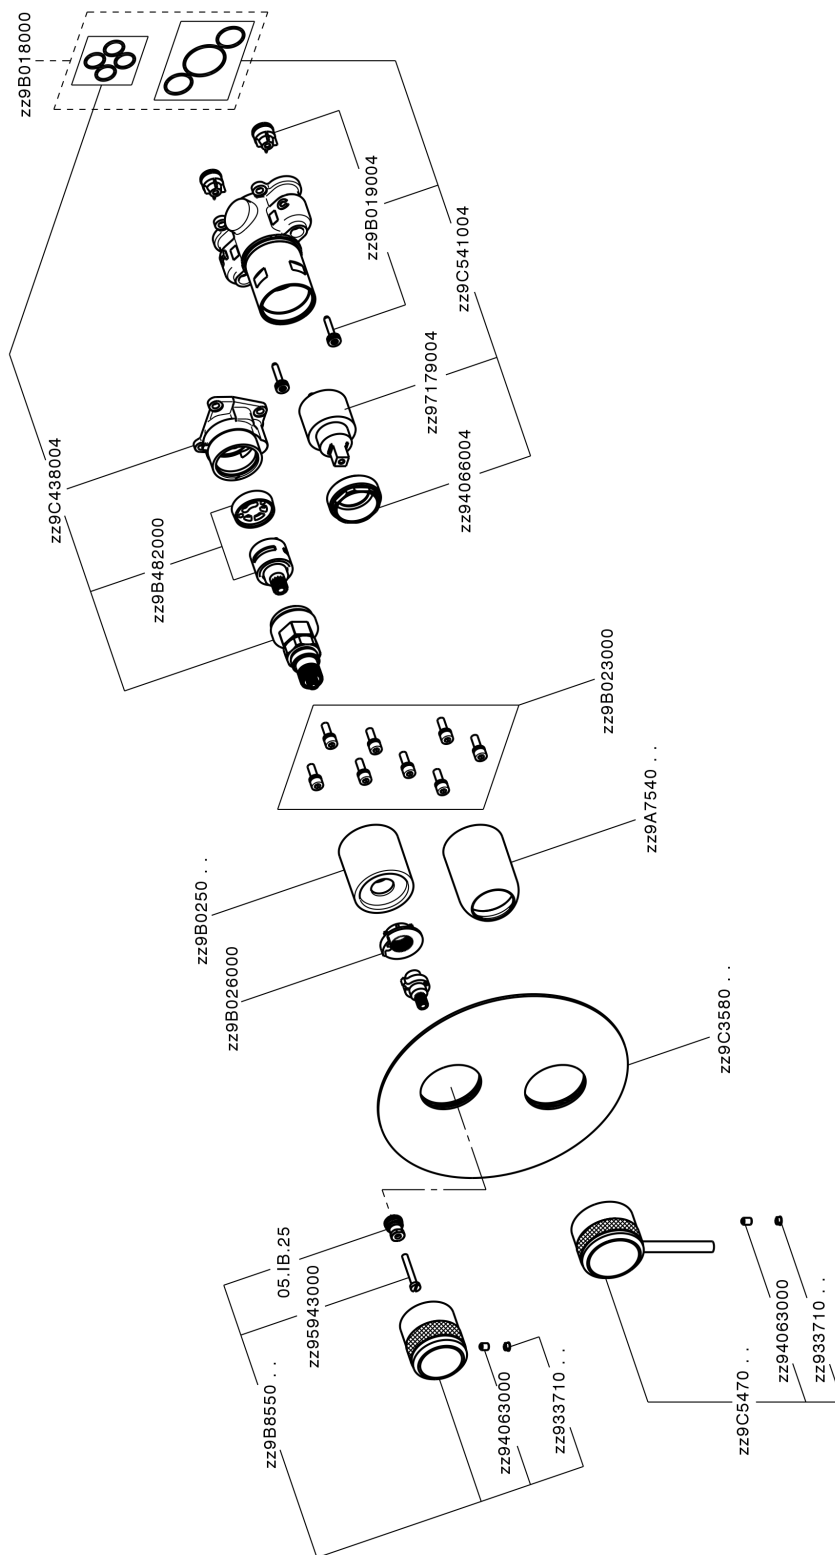

Exposed part for Single Lever One Box Valve ONE BOX_CR0BM030

MODEL **CR0BM030**

Exposed part for Single Lever One Box Valve, with 2-3 outlet diverter, Minimum depth of installation: 67 mm, without concealed part, for items ZB00B030-ZB00B031

AVAILABLE FINISHINGS

-  **21** 21 Chrome
-  **2F** 2F Brushed Nickel
-  **2Q** 2Q Black Titanium

CHARACTERISTICS

Cartridge Spare Parts **ZZ97179000**

35 mm Cartridge

Installation **Concealed**

Required concealed parts **ZB00B031**

ZB00B030

Exposed part for Single Lever One Box Valve ONE BOX_CR0BM030

CR0BM030

<https://en.huberitalia.com/exposed-part-for-single-lever-one-box-valve-one-box-cr0bm030>

One Box Universal Concealed Part ONE BOX_ZB00B031

MODEL **ZB00B031**

One Box Universal Concealed Part, for 1 or 2 or 3 outlet thermostatic or single lever, without trim kit, with noise reducers, with sealing gasket

AVAILABLE FINISHINGS

CHARACTERISTICS

Concealed **1**
Installation **Concealed**