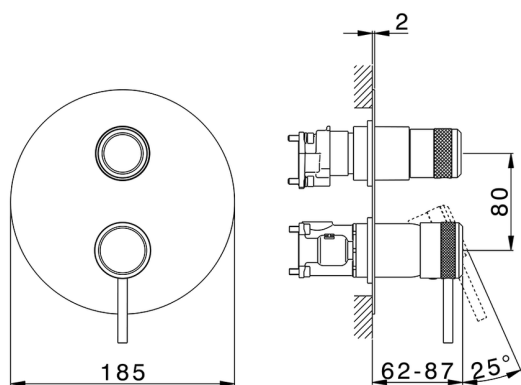

Exposed part for Single Lever One Box Valve ONE BOX_CR0BM030

MODEL **CR0BM030**

Exposed part for Single Lever One Box Valve, with 2-3 outlet diverter, Minimum depth of installation: 67 mm, without concealed part, for items ZB00B030-ZB00B031

AVAILABLE FINISHINGS

-  **21** 21 Chrome
-  **2F** 2F Brushed Nickel
-  **2Q** 2Q Black Titanium

CHARACTERISTICS

Cartridge Spare Parts **ZZ97179000**

35 mm Cartridge

Installation **Concealed**

Required concealed parts **ZB00B031**

ZB00B030

Exposed part for Single Lever One Box Valve ONE BOX_CR0BM030

CR0BM030

<https://en.huberitalia.com/exposed-part-for-single-lever-one-box-valve-one-box-cr0bm030>

One Box Universal Concealed Part ONE BOX_ZB00B031