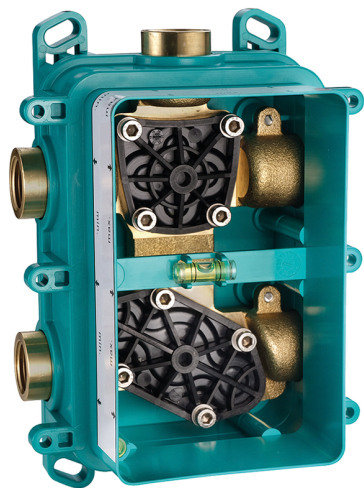

Exposed part for Single Lever One Box Valve ONE BOX_CR0BM030

MODEL **CR0BM030**

Exposed part for Single Lever One Box Valve, with 2-3 outlet diverter, Minimum depth of installation: 67 mm, without concealed part, for items ZB00B030-ZB00B031

AVAILABLE FINISHINGS

-  **21** 21 Chrome
-  **2F** 2F Brushed Nickel
-  **2Q** 2Q Black Titanium

CHARACTERISTICS

Cartridge Spare Parts **ZZ97179000**

35 mm Cartridge

Installation **Concealed**

Required concealed parts **ZB00B031**

Thermostatic

The Huber thermostatic is your personal water manager, helping you to handle, control and save water and energy.

One Box Universal Concealed Part ONE BOX_ZB00B030

MODEL **ZB00B030**

One Box Universal Concealed Part, for 1 or 2 or 3 outlet thermostatic or single lever, without trim kit, without noise reducers, with sealing gasket

AVAILABLE FINISHINGS

 **04** 04 Without finishing

CHARACTERISTICS

Concealed **1**
Installation **Concealed**

Thermostatic

The Huber thermostatic is your personal water manager, helping you to handle, control and save water and energy.