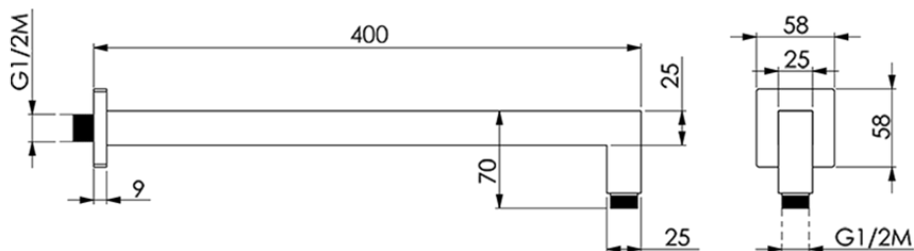

Shower arm SHOWER_SS013320

SS013320

<https://en.huberitalia.com/shower-arm-shower-ss013320>

2024-11-15