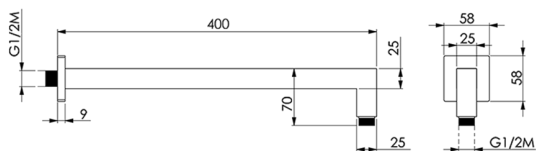

Shower arm SHOWER_SS013320

MODEL **SS013320**

Shower arm, 25x25x400 mm, Brass

AVAILABLE FINISHINGS

- **21** 21 Chrome
- **2B** 2B Polished Nickel
- **2F** 2F Brushed Nickel
- **40** 40 Matt Black
- **4Q** 4Q Matt White

CHARACTERISTICS

2024-11-15