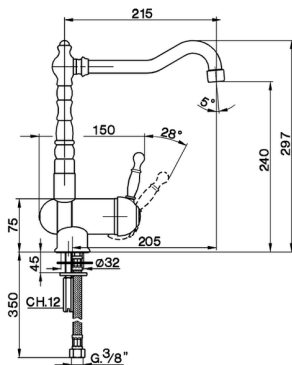

Single lever sink mixer with reclined spout KITCHEN_AY901530

MODEL **AY901530**

Single lever sink mixer with reclined spout, swivel spout, G.3/8" stainless steel flexible hose

AVAILABLE FINISHINGS

-  **21** 21 Chrome
-  **26** 26 Old Copper
-  **27** 27 Old Bronze
-  **2A** 2A Satin Brushed Nickel

CHARACTERISTICS

Cartridge Spare Parts **ZZ92909000**

43 mm Cartridge

2026-06-13