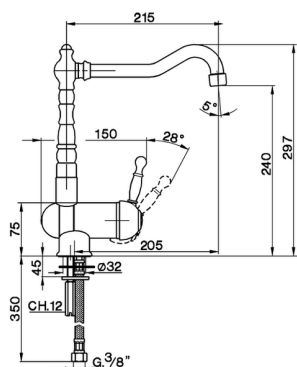

Single lever sink mixer with reclined spout KITCHEN_AY901530

MODEL **AY901530**

Single lever sink mixer with reclined spout, swivel spout, G.3/8" stainless steel flexible hose

AVAILABLE FINISHINGS

- 
21 21 Chrome
- 
26 26 Old Copper
- 
27 27 Old Bronze
- 
2A 2A Satin Brushed Nickel

CHARACTERISTICS

Cartridge Spare Parts **ZZ92909000**

43 mm Cartridge

2026-06-06