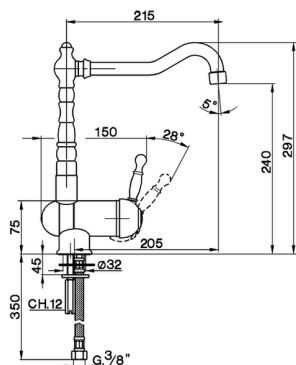

Single lever sink mixer with reclined spout KITCHEN_AY901530

MODEL **AY901530**

Single lever sink mixer with reclined spout, swivel spout, G.3/8" stainless steel flexible hose

AVAILABLE FINISHINGS

- 
21 21 Chrome
- 
26 26 Old Copper
- 
27 27 Old Bronze
- 
2A 2A Satin Brushed Nickel

CHARACTERISTICS

Cartridge Spare Parts **ZZ92909000**

43 mm Cartridge

2026-06-13