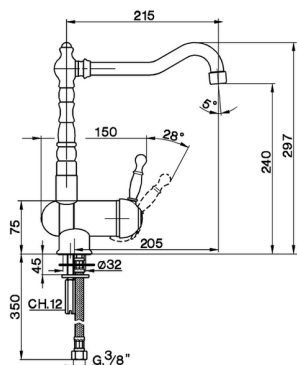

Single lever sink mixer with reclined spout KITCHEN_AY901530

MODEL **AY901530**

Single lever sink mixer with reclined spout, swivel spout, G.3/8" stainless steel flexible hose

AVAILABLE FINISHINGS

-  **21** 21 Chrome
-  **26** 26 Old Copper
-  **27** 27 Old Bronze
-  **2A** 2A Satin Brushed Nickel

CHARACTERISTICS

Cartridge Spare Parts **ZZ92909000**

43 mm Cartridge

2026-06-06