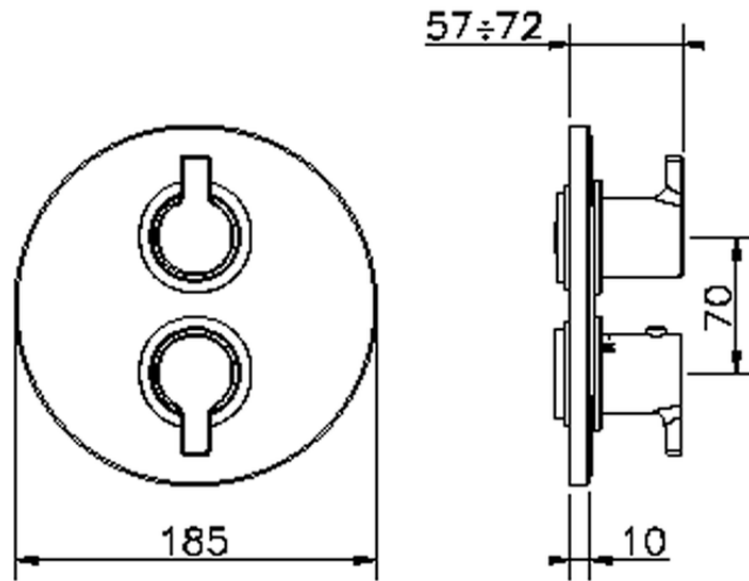

Exposed part for 1-outlet con.thermo.shower valve H2_H2007300

H2007300

<https://en.huberitalia.com/exposed-part-for-1-outlet-con-thermo-shower-valve-h2-h2007300>

Piastra/Plate/Plaque/Platte/Placa

2-3mm: XX 25-40 YY 76-91

10 mm: XX 16-31 YY 65-80

ZB007361

<https://en.huberitalia.com/1-outlet-concealed-thermostatic-shower-valve-concealed-zb007361>

Piastra/Plate/Plaque/Platte/Placa

2-3mm: XX 25-40 YY 76-91

10 mm: XX 16-31 YY 65-80

ZB007301

<https://en.huberitalia.com/1-outlet-concealed-thermostatic-shower-valve-concealed-zb007301>

2024-11-24