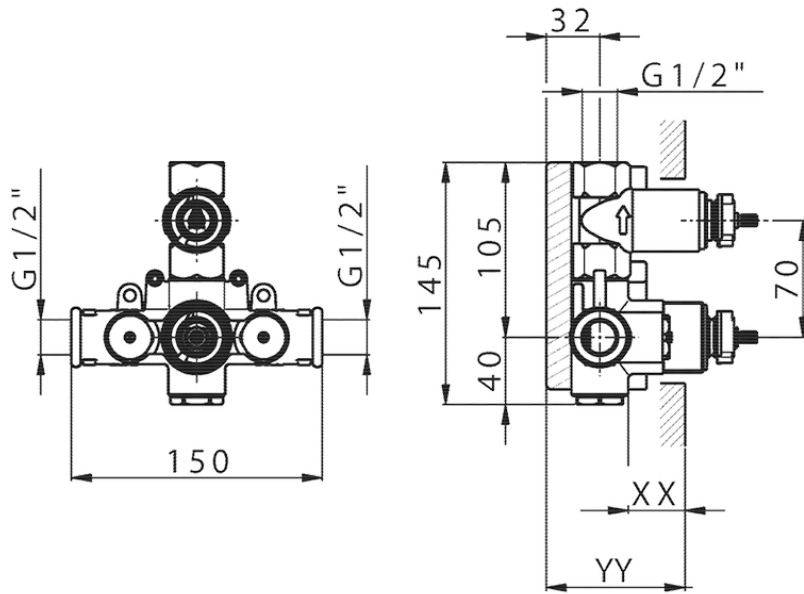

Exposed part for 1-outlet con.thermo.shower valve H2_H2007300

H2007300

<https://en.huberitalia.com/exposed-part-for-1-outlet-con-thermo-shower-valve-h2-h2007300>

Piastra/Plate/Plaque/Platte/Placa

2-3mm: XX 25-40 YY 76-91

10 mm: XX 16-31 YY 65-80

ZB007361

<https://en.huberitalia.com/1-outlet-concealed-thermostatic-shower-valve-concealed-zb007361>

Piastra/Plate/Plaque/Platte/Placa

2-3mm: XX 25-40 YY 76-91

10 mm: XX 16-31 YY 65-80

ZB007301

<https://en.huberitalia.com/1-outlet-concealed-thermostatic-shower-valve-concealed-zb007301>

2024-11-24