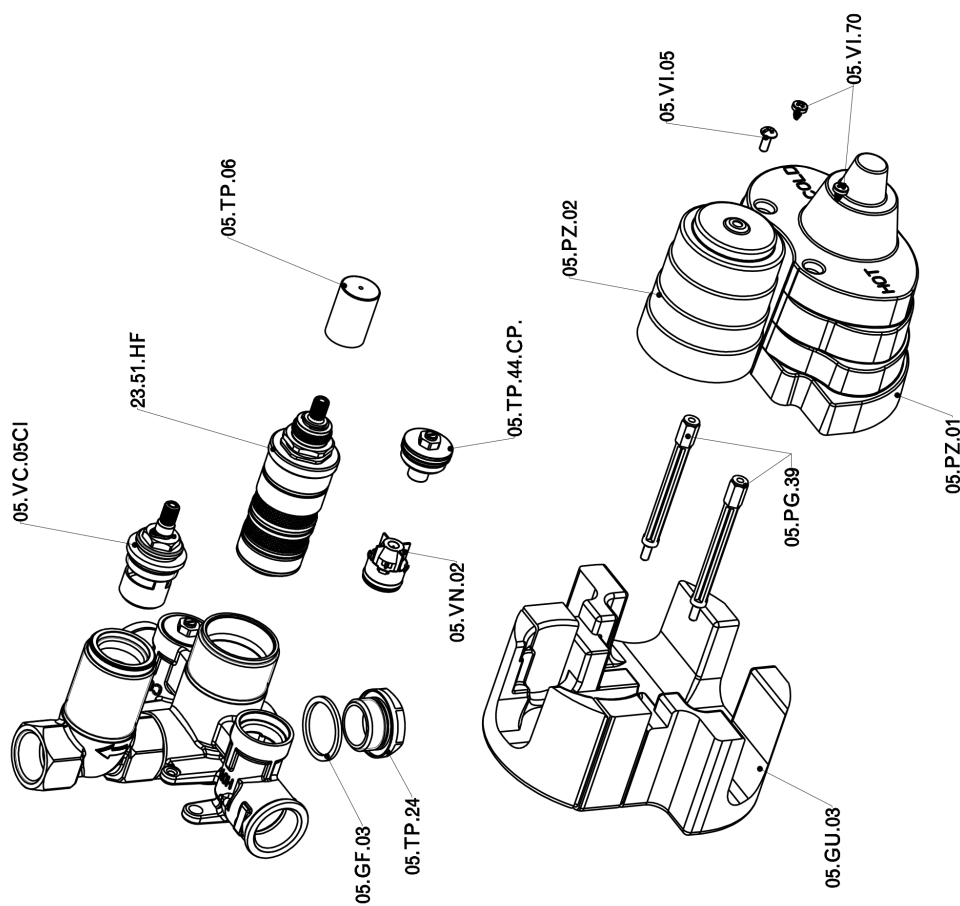

## Exposed part for 1-outlet con.thermo.shower valve H2\_H2007300

H2007300

<https://en.huberitalia.com/exposed-part-for-1-outlet-con-thermo-shower-valve-h2-h2007300>

## 1-outlet Concealed thermostatic shower valve CONCEALED\_ZB007361

ZB007361

<https://en.huberitalia.com/1-outlet-concealed-thermostatic-shower-valve-concealed-zb007361>

## 1-outlet Concealed thermostatic shower valve CONCEALED\_ZB007301

ZB007301

<https://en.huberitalia.com/1-outlet-concealed-thermostatic-shower-valve-concealed-zb007301>

2024-11-24