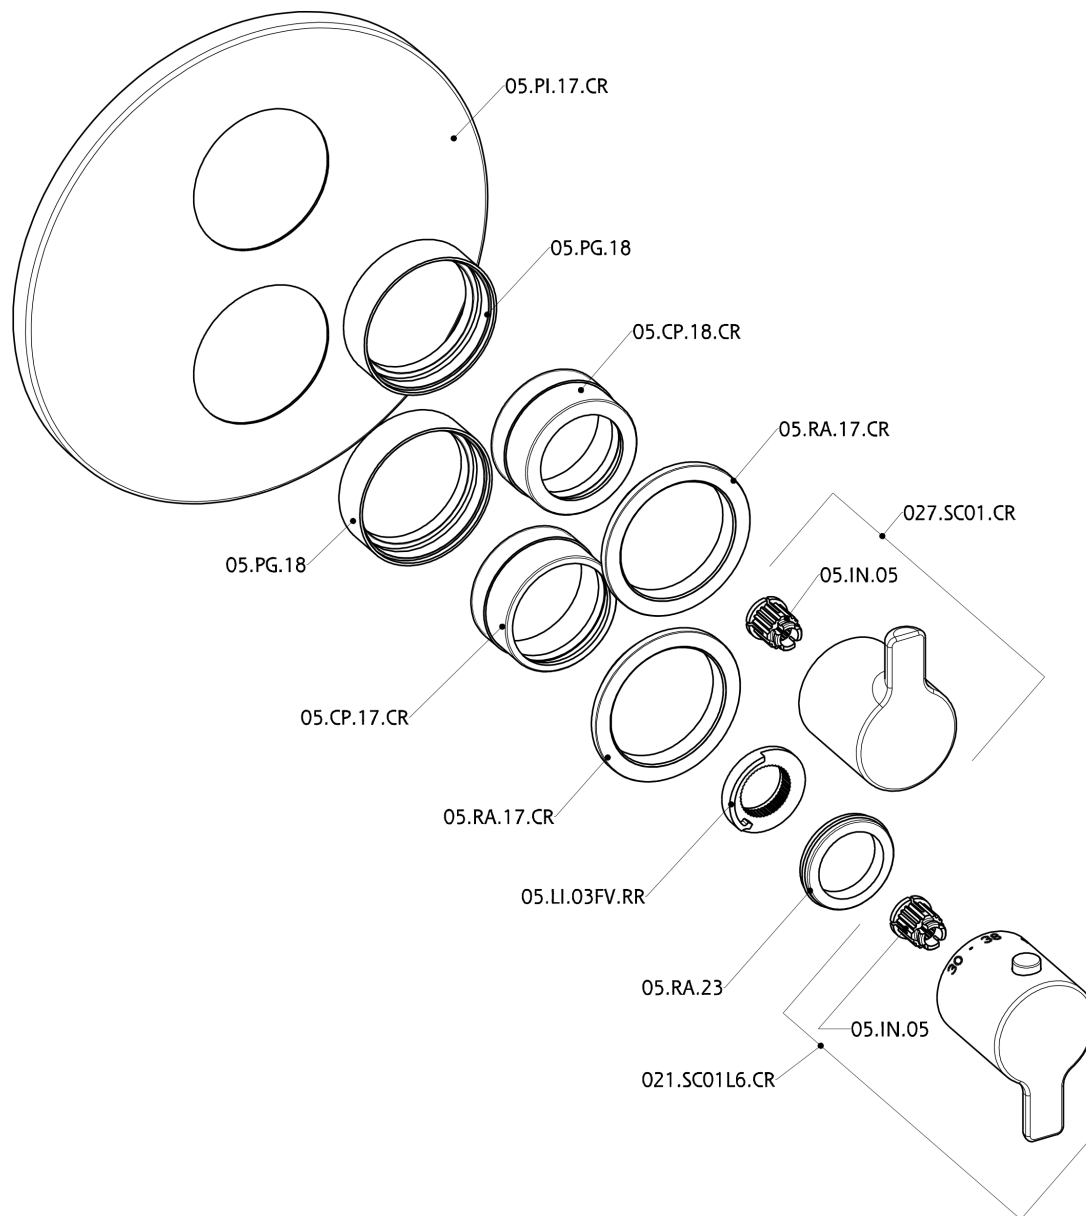

## Exposed part for 1-outlet con.thermo.shower valve H2\_H2007300

H2007300

<https://en.huberitalia.com/exposed-part-for-1-outlet-con-thermo-shower-valve-h2-h2007300>

## 1-outlet Concealed thermostatic shower valve CONCEALED\_ZB007361

ZB007361

<https://en.huberitalia.com/1-outlet-concealed-thermostatic-shower-valve-concealed-zb007361>

## 1-outlet Concealed thermostatic shower valve CONCEALED\_ZB007301

ZB007301

<https://en.huberitalia.com/1-outlet-concealed-thermostatic-shower-valve-concealed-zb007301>

2024-11-24