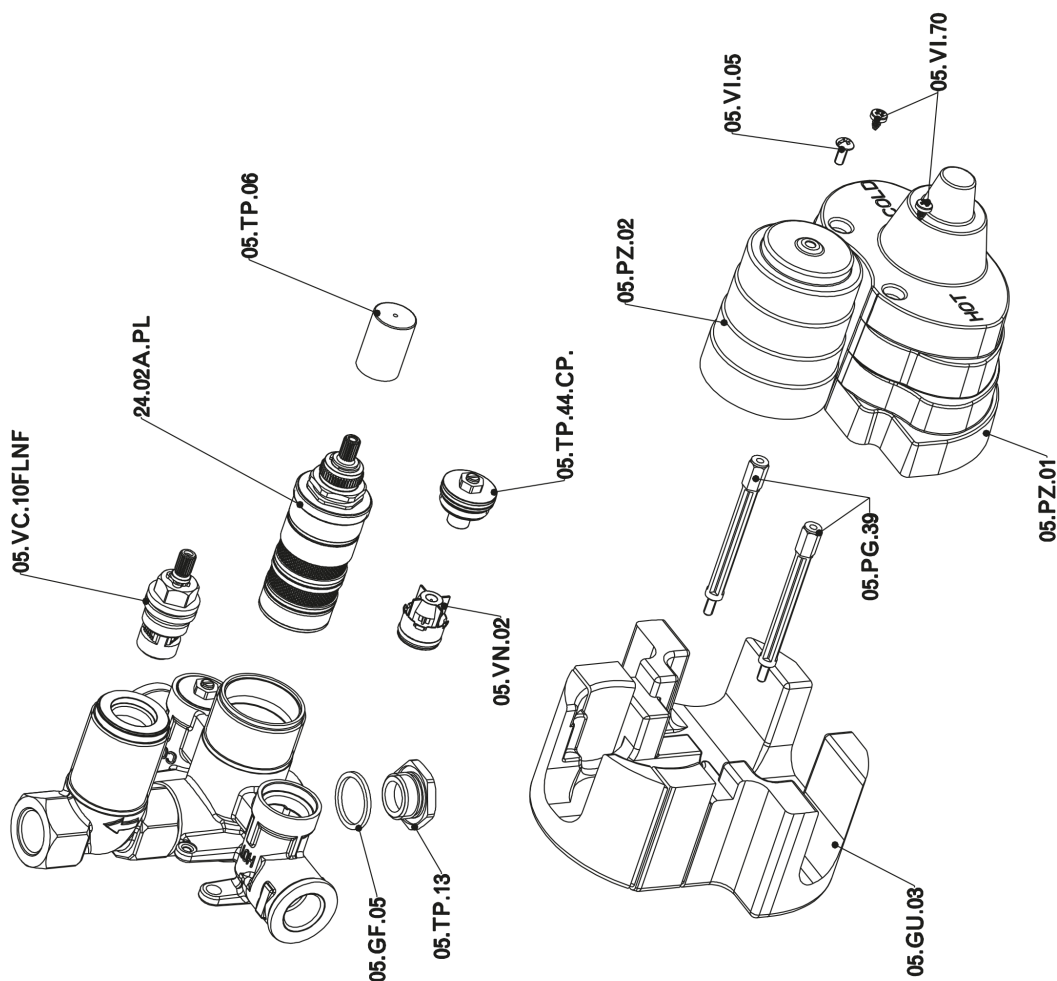

## Exposed part for 1-outlet con.thermo.shower valve H2\_H2007300

H2007300

<https://en.huberitalia.com/exposed-part-for-1-outlet-con-thermo-shower-valve-h2-h2007300>

## 1-outlet Concealed thermostatic shower valve CONCEALED\_ZB007361

ZB007361

<https://en.huberitalia.com/1-outlet-concealed-thermostatic-shower-valve-concealed-zb007361>

## 1-outlet Concealed thermostatic shower valve CONCEALED\_ZB007301

ZB007301

<https://en.huberitalia.com/1-outlet-concealed-thermostatic-shower-valve-concealed-zb007301>

2024-11-24