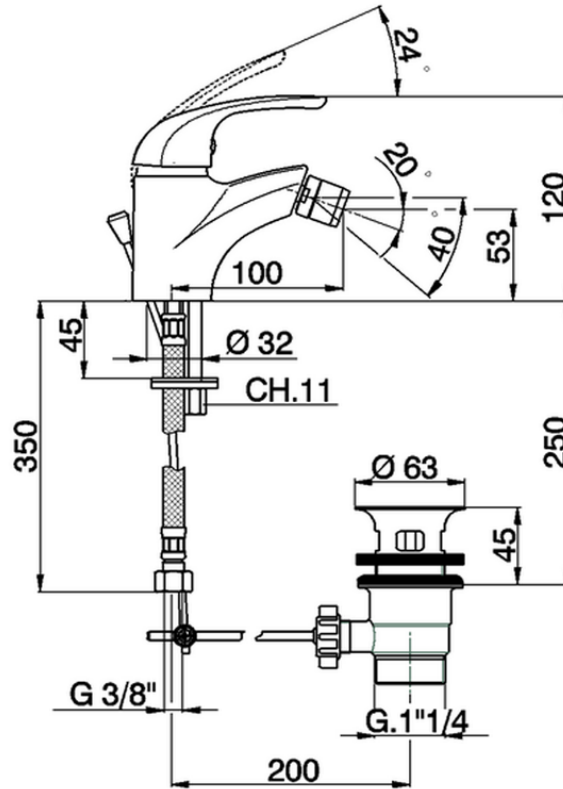

Single lever bidet mixer NORMA_NM000550

NM000550

<https://en.huberitalia.com/single-lever-bidet-mixer-norma-nm000550>

2026-04-06