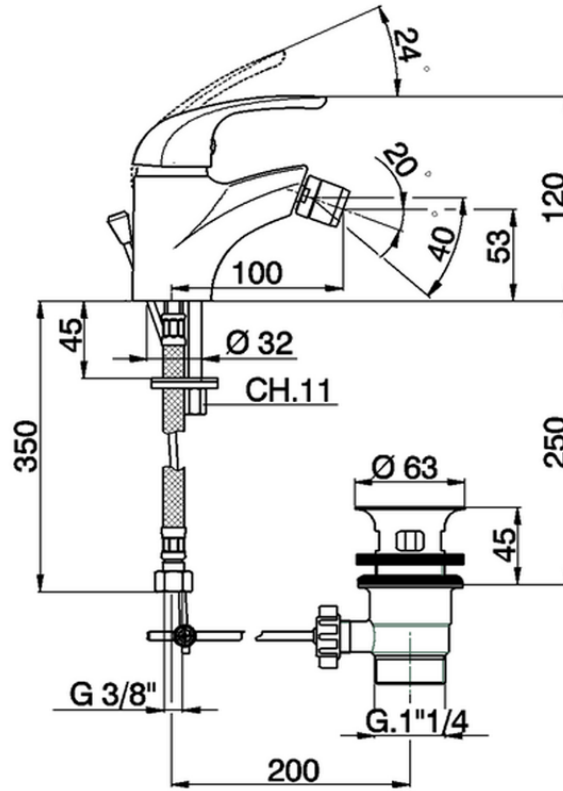

Single lever bidet mixer NORMA\_NM000550

NM000550

<https://en.huberitalia.com/single-lever-bidet-mixer-norma-nm000550>

2026-06-06