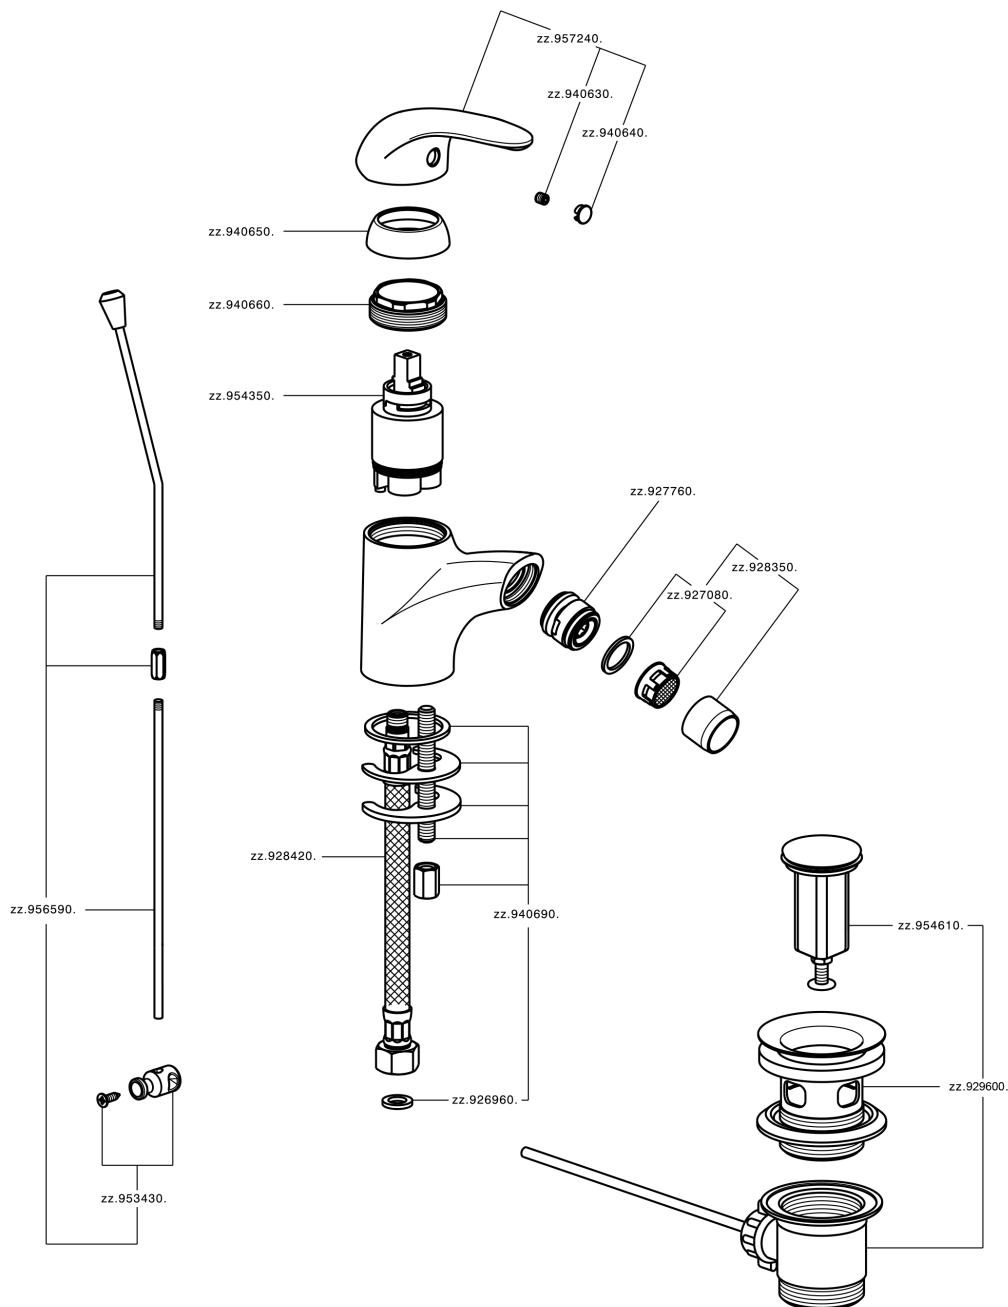

Single lever bidet mixer NORMA_NM000550

NM000550

<https://en.huberitalia.com/single-lever-bidet-mixer-norma-nm000550>

2026-05-16