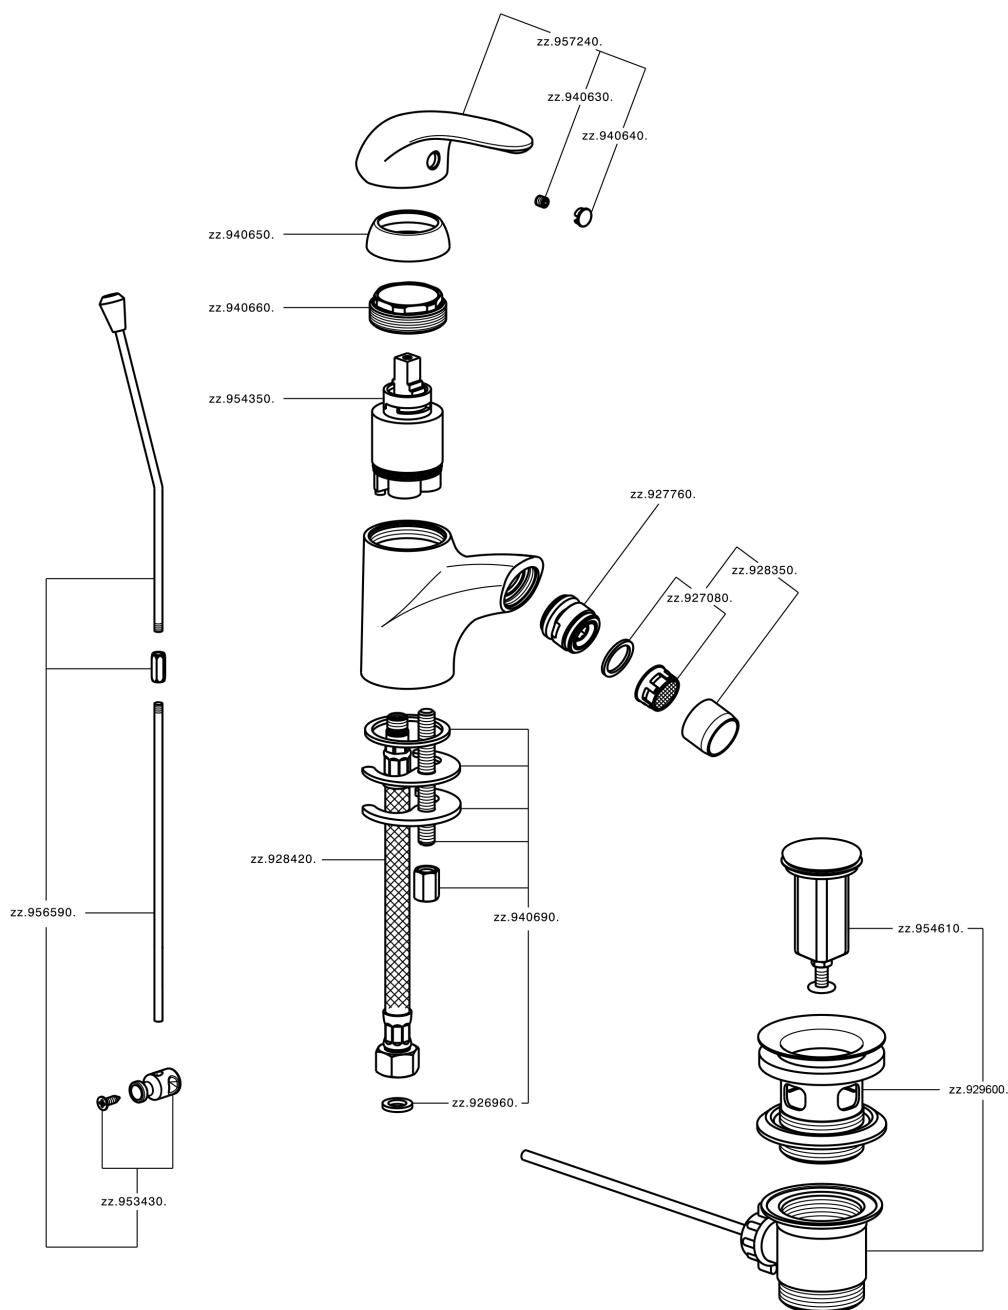

## Single lever bidet mixer NORMA\_NM000550

NM000550

<https://en.huberitalia.com/single-lever-bidet-mixer-norma-nm000550>

2026-06-06