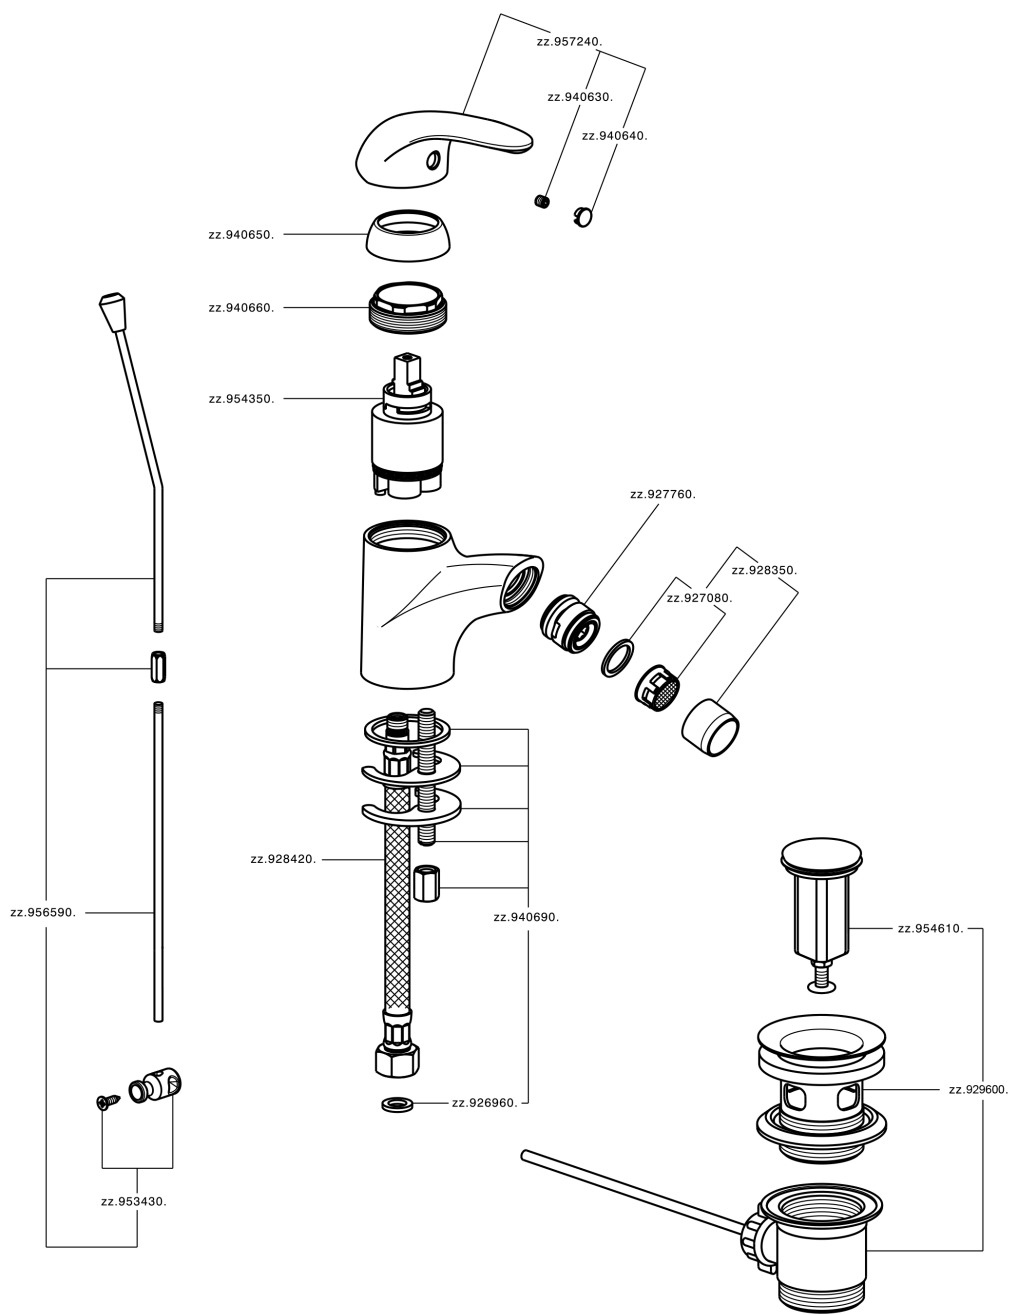

Single lever bidet mixer NORMA_NM000550

NM000550

<https://en.huberitalia.com/single-lever-bidet-mixer-norma-nm000550>

2026-04-09